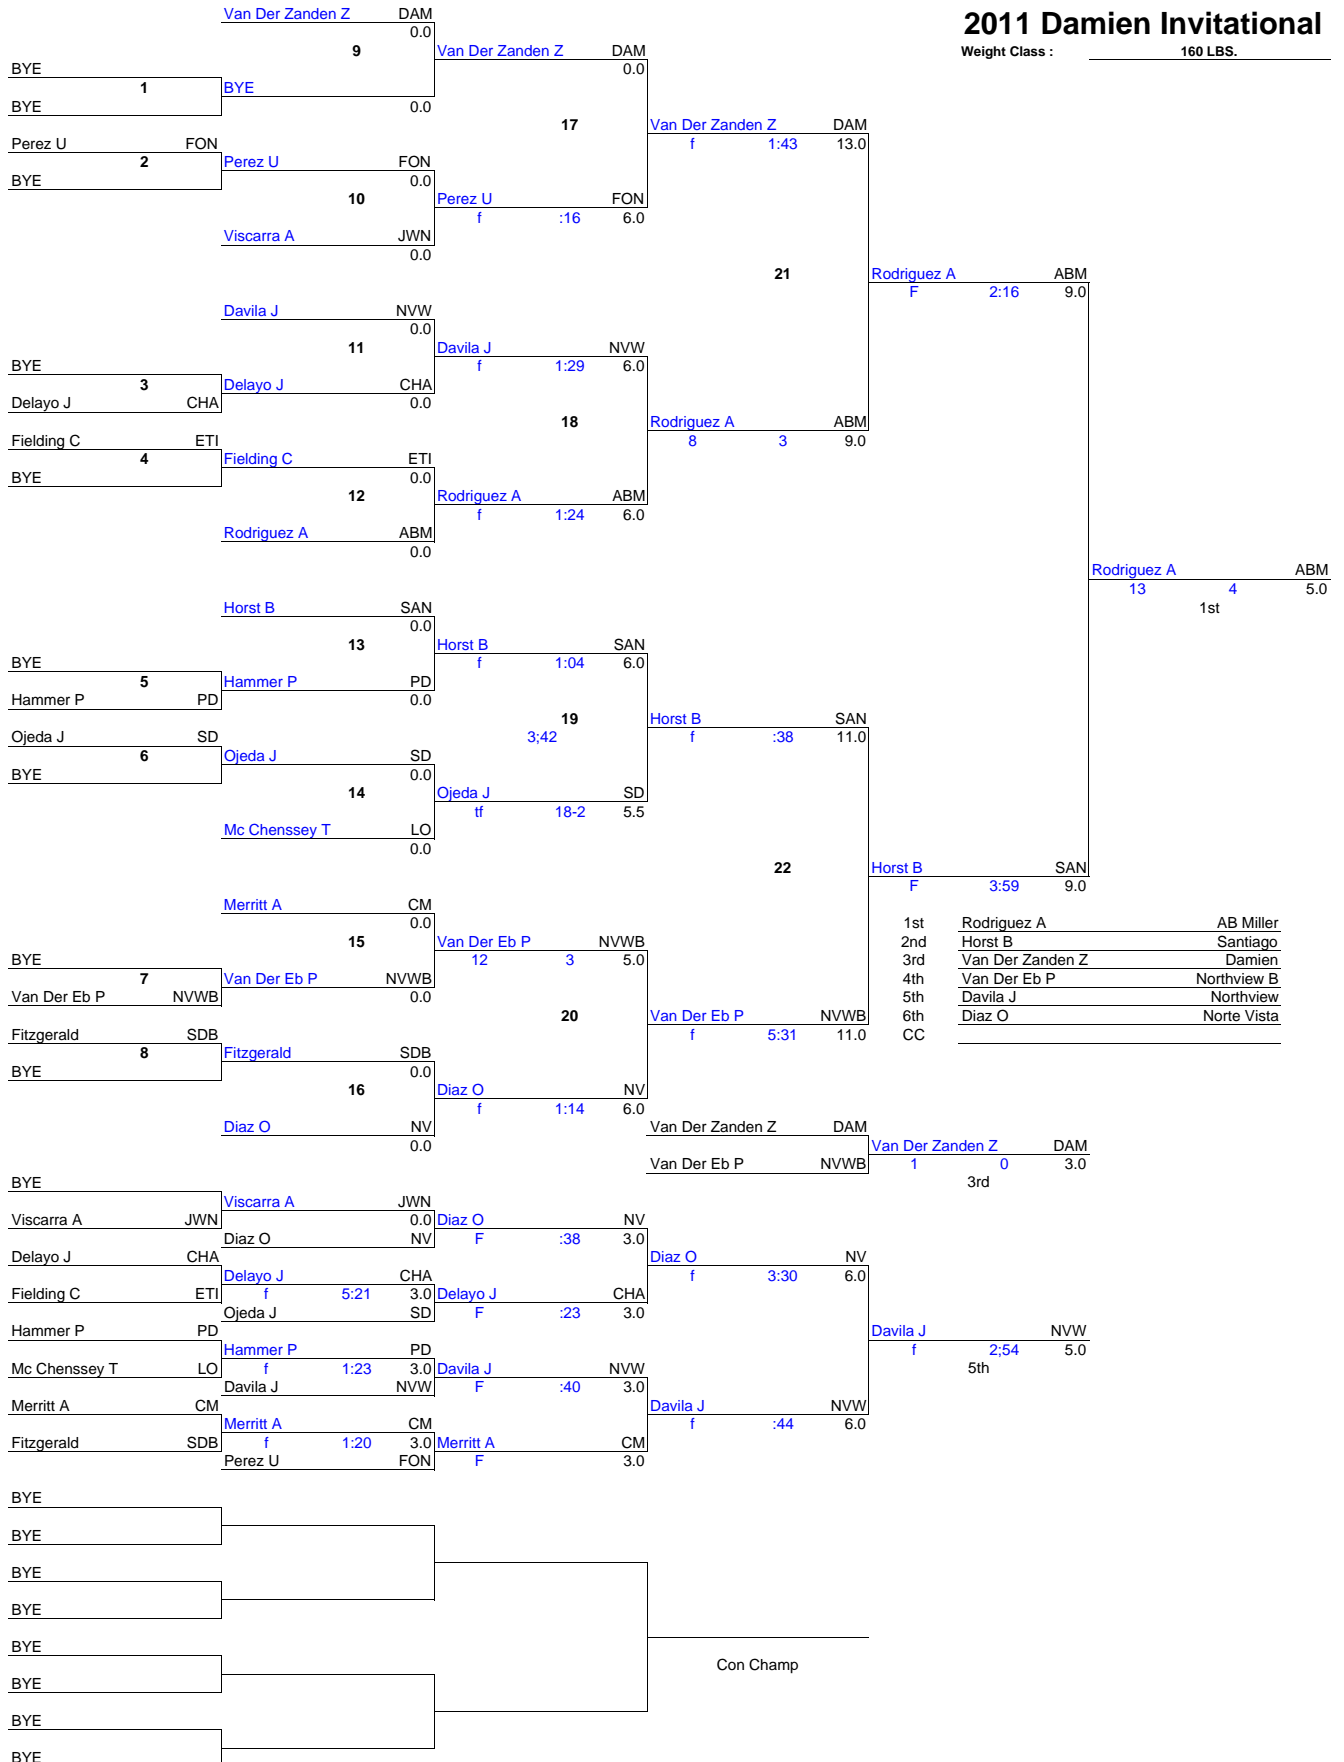

2011 Damien Invitational

Weight Class : 160 LBS.

1st	Rodriguez A	AB Miller
2nd	Horst B	Santiago
3rd	Van Der Zanden Z	Damien
4th	Van Der Eb P	Northview B
5th	Davila J	Northview
6th	Diaz O	Norte Vista
CC