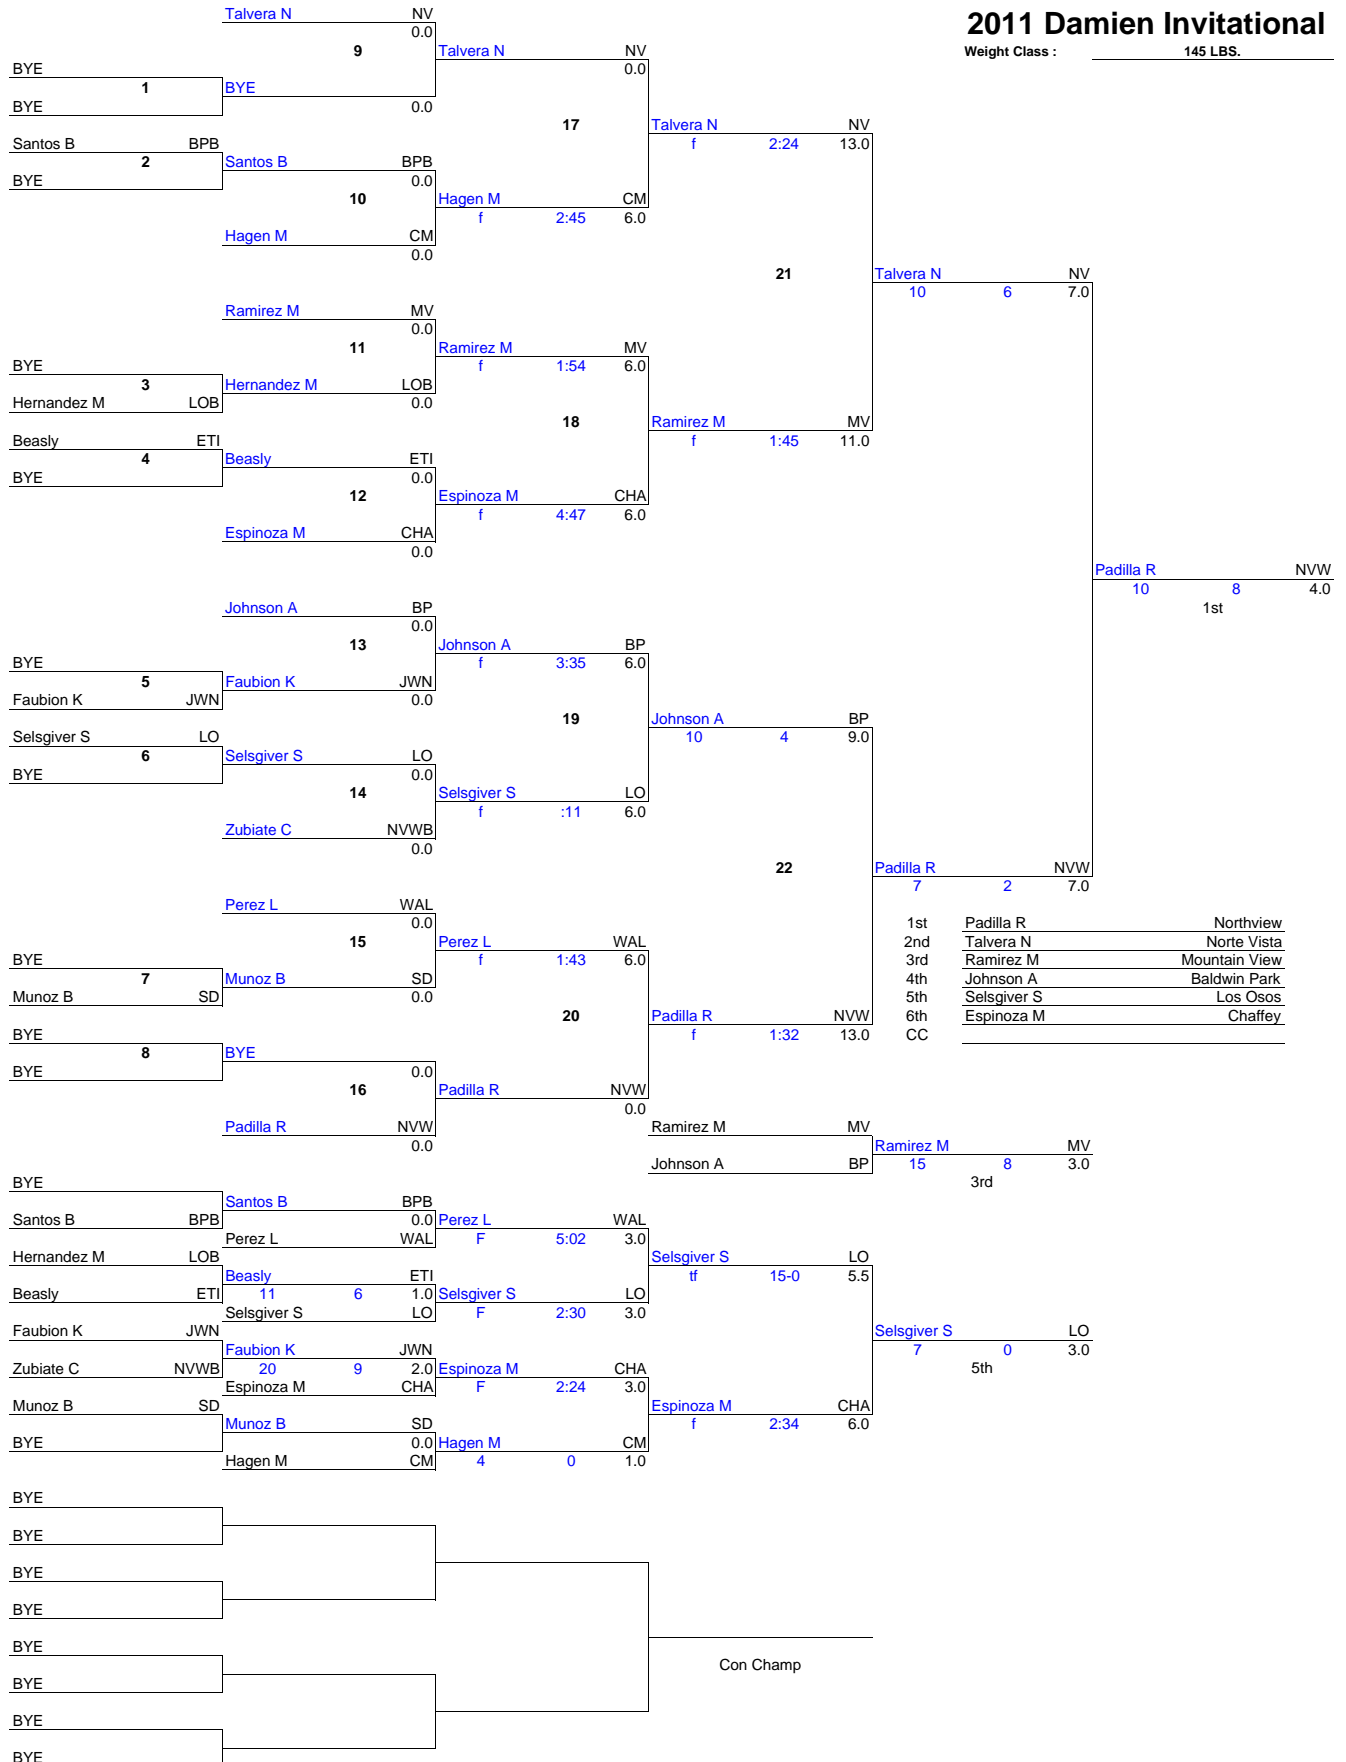

2011 Damien Invitational

Weight Class : 145 LBS.

2011 Damien Invitational

Weight Class : 152 LBS.

Match #	Weight Class	Winner	Score	Loser	Score	Notes
1	WALB	Gladden J	F	Lopez C	4.0	
2	SD	Devore D	F	BYE	0.0	
3	NV	Gonzalez J	F	BYE	0.0	
4	WAL	Hoenis B	F	BYE	0.0	
5	DAM	Garcia C	F	BYE	0.0	
6	LO	Palazzo M	F	BYE	0.0	
7	SDB	McQueen P	F	BYE	0.0	
8	NVWB	Arce R	F	BYE	0.0	
9	NVWC	Hammon D	f	Gladden J	3.0	
10	SD	Devore D	f	Hammon D	1:20	
11	NV	Gonzalez J	14	Vigil G	5.0	
12	NVW	Zubiate A	f	Vigil G	3:55	
13	SAN	Frasier K	0.0	Garcia C	0.0	
14	LO	Palazzo M	4	Holm M	4.0	
15	ETI	Weathers D	f	Frasier K	0.0	
16	CHA	Walker B	f	Holm M	3:31	
17	ABM	Alcala S	f	Weathers D	1:56	
18	NV	Gonzalez J	3	Gonzalez J	2	
19	DAM	Garcia C	7	Arce R	2	
20	NVWB	Arce R	f	Walker B	0	
21	ABM	Alcala S	F	Arce R	4:12	3rd
22	DAM	Garcia C	F	Palazzo M	3:23	
				Holm M	5	5th
				Walker B	0	
				Devore D	0	
				Lopez C	1	
				Gladden J	4.0	
				BYE	1.0	
				BYE	1.0	
				BYE		
				BYE		
				BYE		
				Con Champ		

1st	Alcala S	AB Miller
2nd	Garcia C	Damien
3rd	Arce R	Northview B
4th	Gonzalez J	Norte Vista
5th	Holm M	Palm Desert
6th	Weathers D	Etiwanda
CC