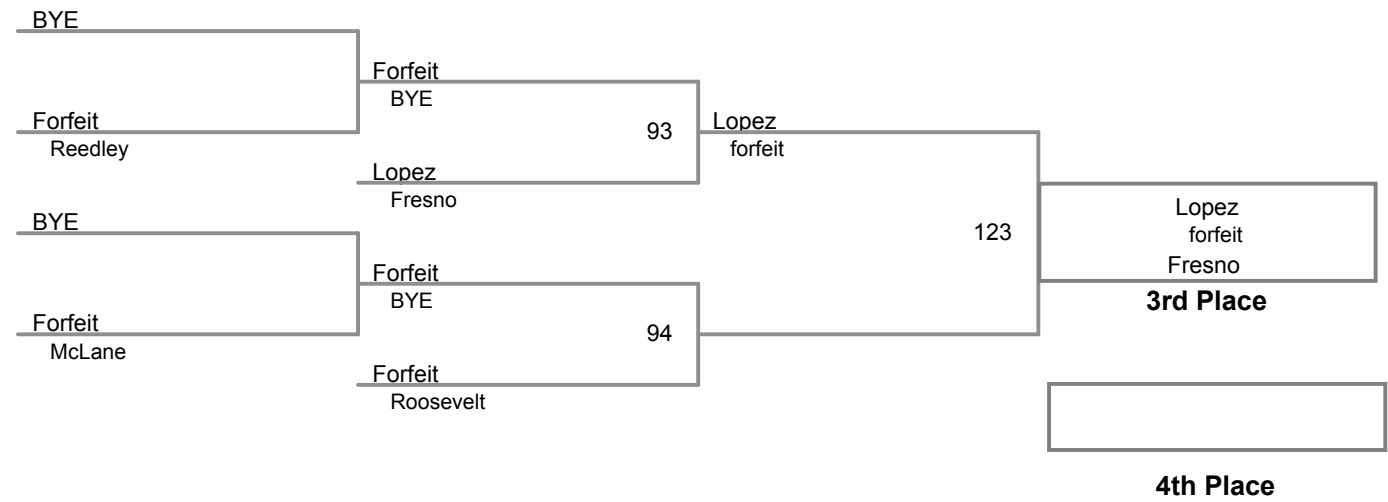

NYL 2016
Varsity

170 Lbs