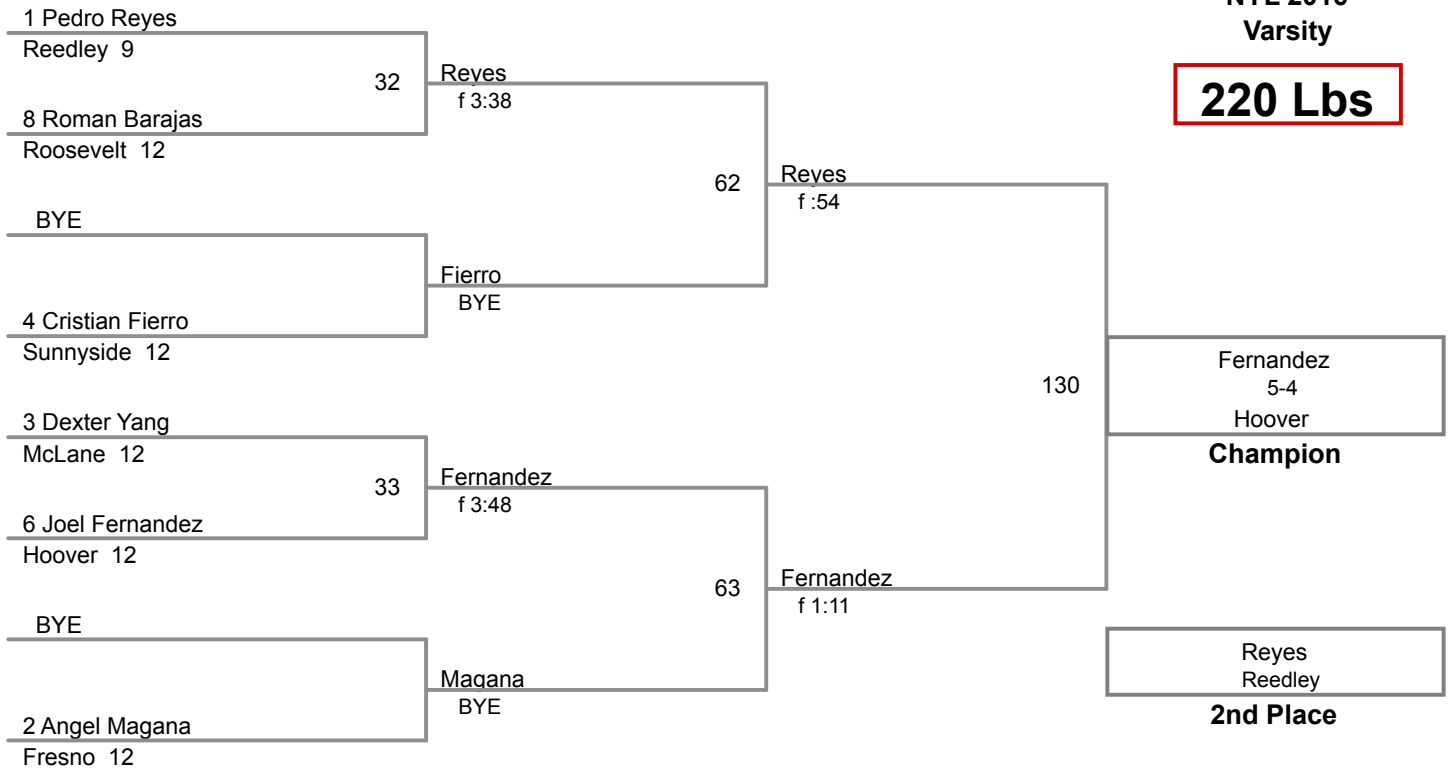

NYL 2016
Varsity

220 Lbs