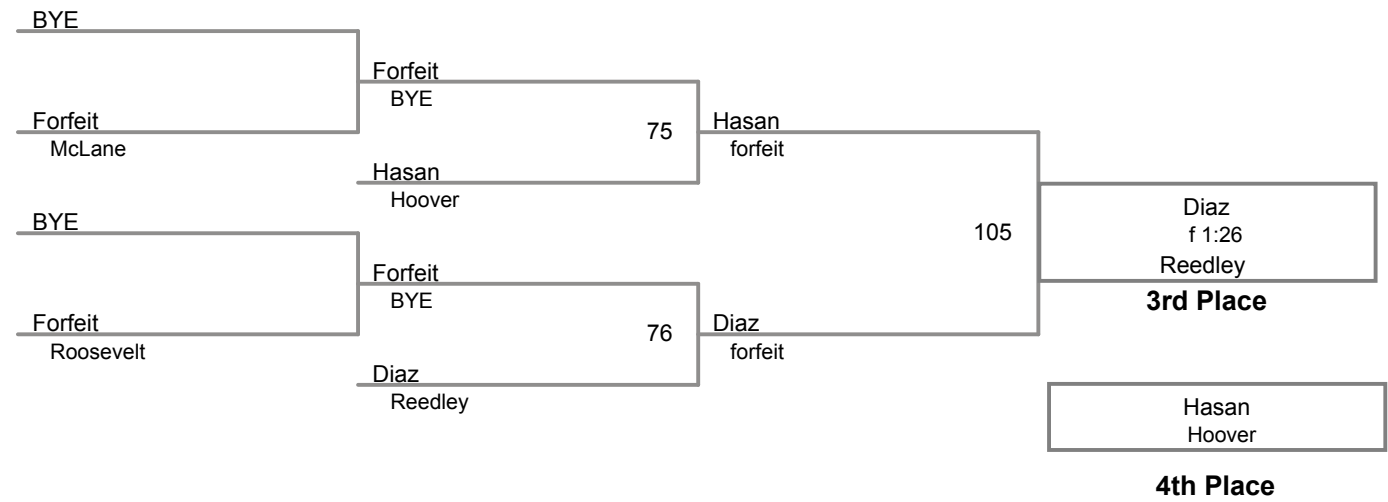

NYL 2016
Varsity

106 Lbs

NYL 2016
Varsity

113 Lbs

NYL 2016
Varsity

120 Lbs

NYL 2016
Varsity

126 Lbs