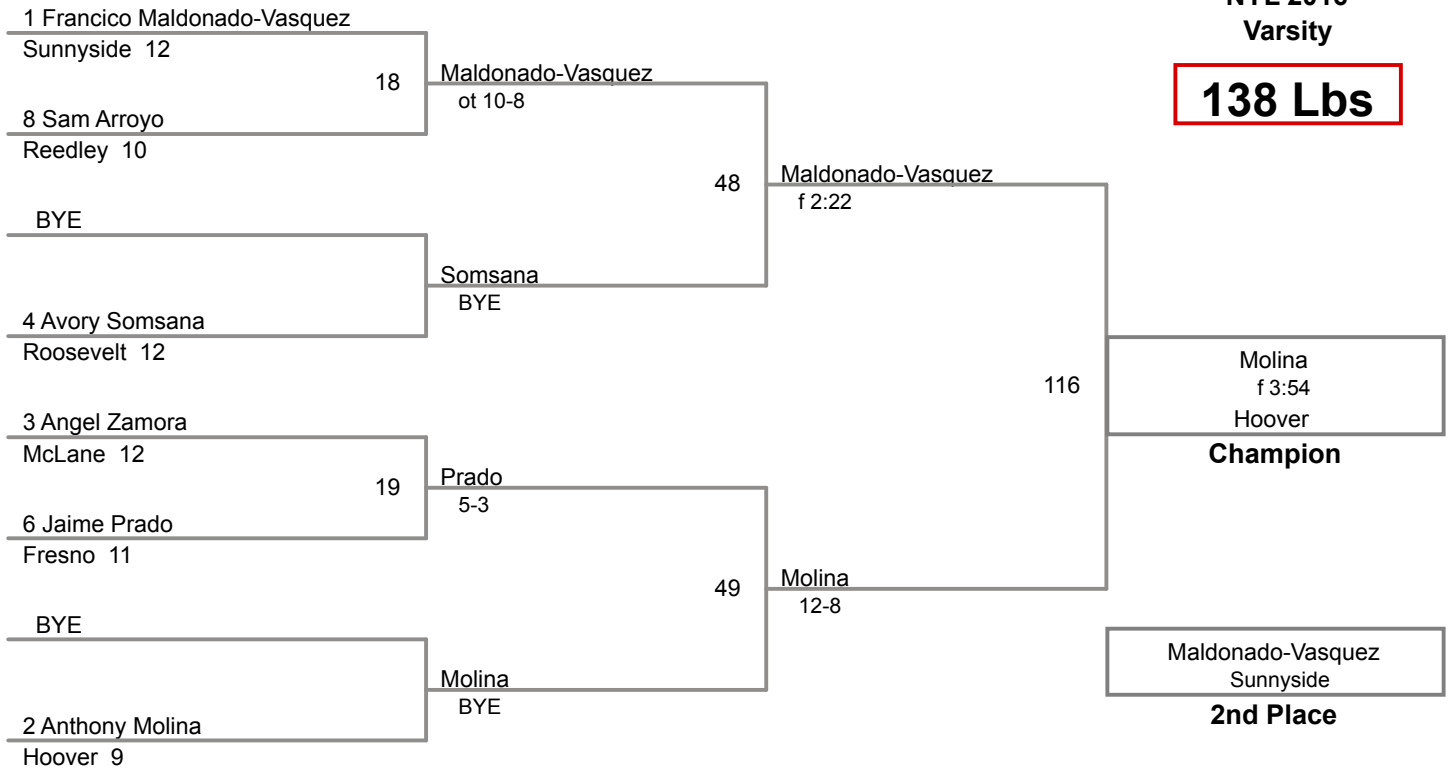

NYL 2016
Varsity

106 Lbs

NYL 2016
Varsity

113 Lbs

NYL 2016
Varsity

120 Lbs

NYL 2016
Varsity

126 Lbs

NYL 2016
Varsity

132 Lbs

NYL 2016
Varsity

138 Lbs

NYL 2016
Varsity

145 Lbs

NYL 2016
Varsity

152 Lbs