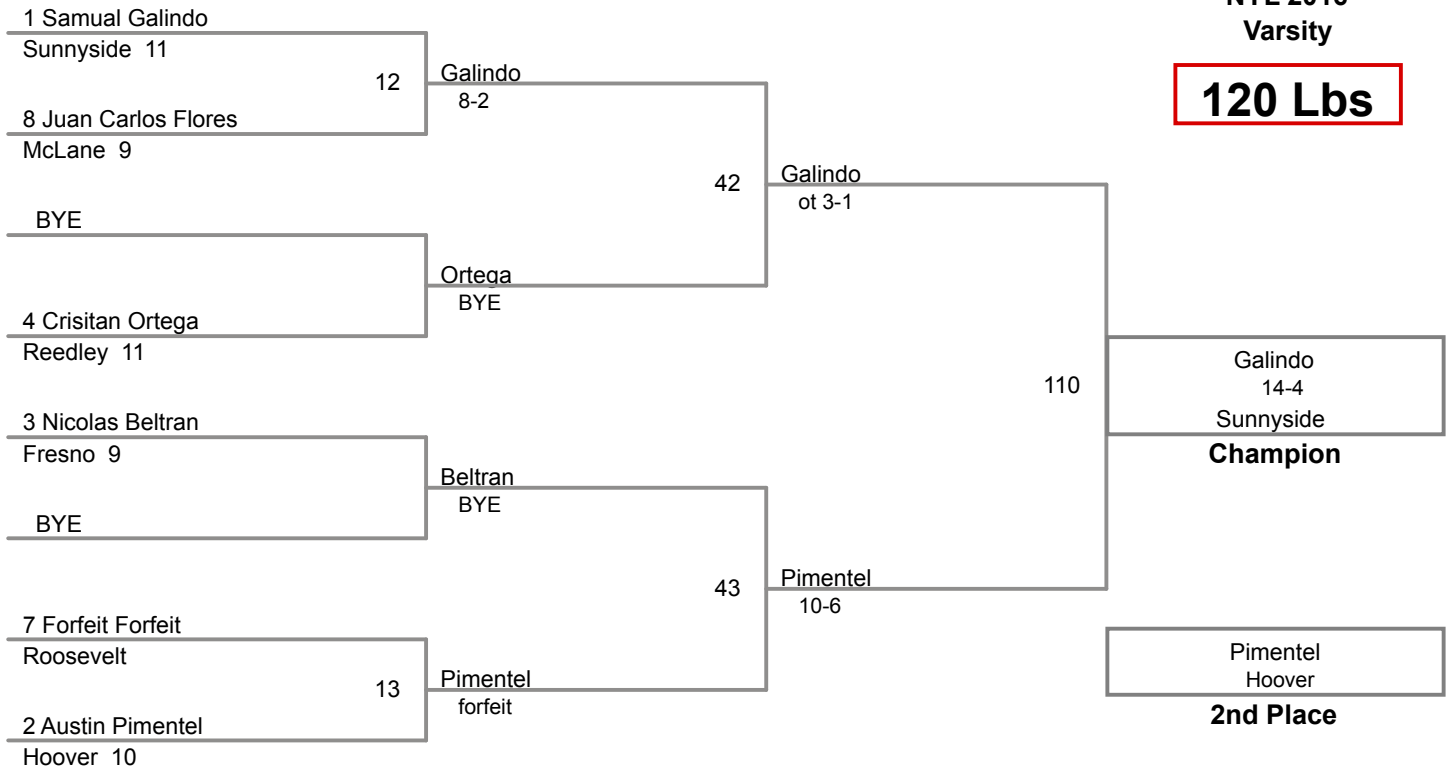

NYL 2016
Varsity

106 Lbs

NYL 2016
Varsity

113 Lbs

NYL 2016
Varsity

120 Lbs

NYL 2016
Varsity

126 Lbs