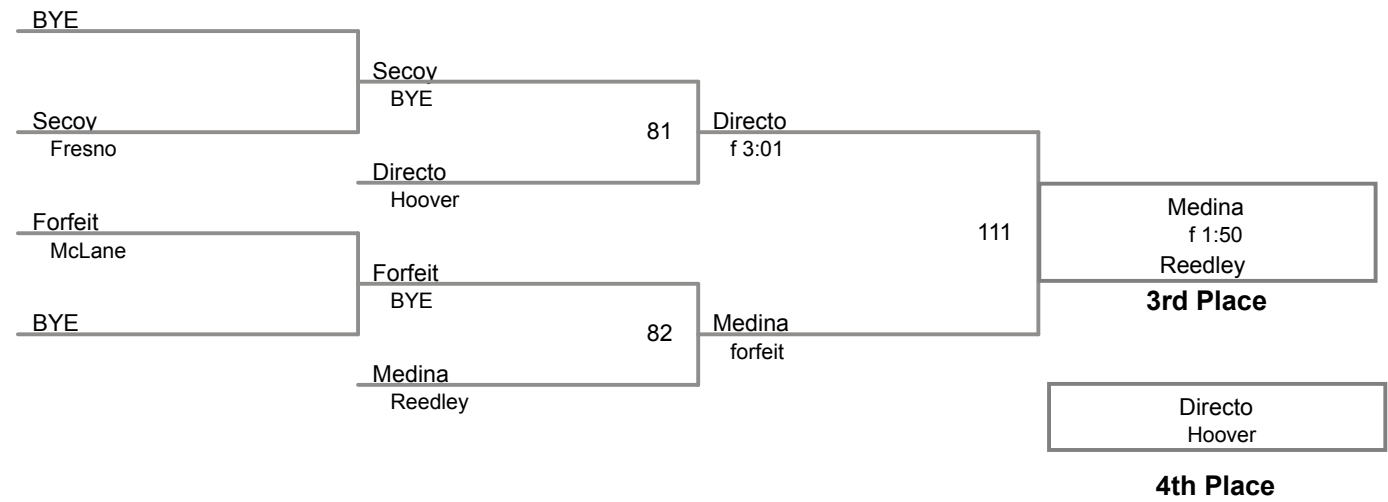

NYL 2016
Varsity

106 Lbs

NYL 2016
Varsity

113 Lbs

NYL 2016
Varsity

120 Lbs

NYL 2016
Varsity

126 Lbs