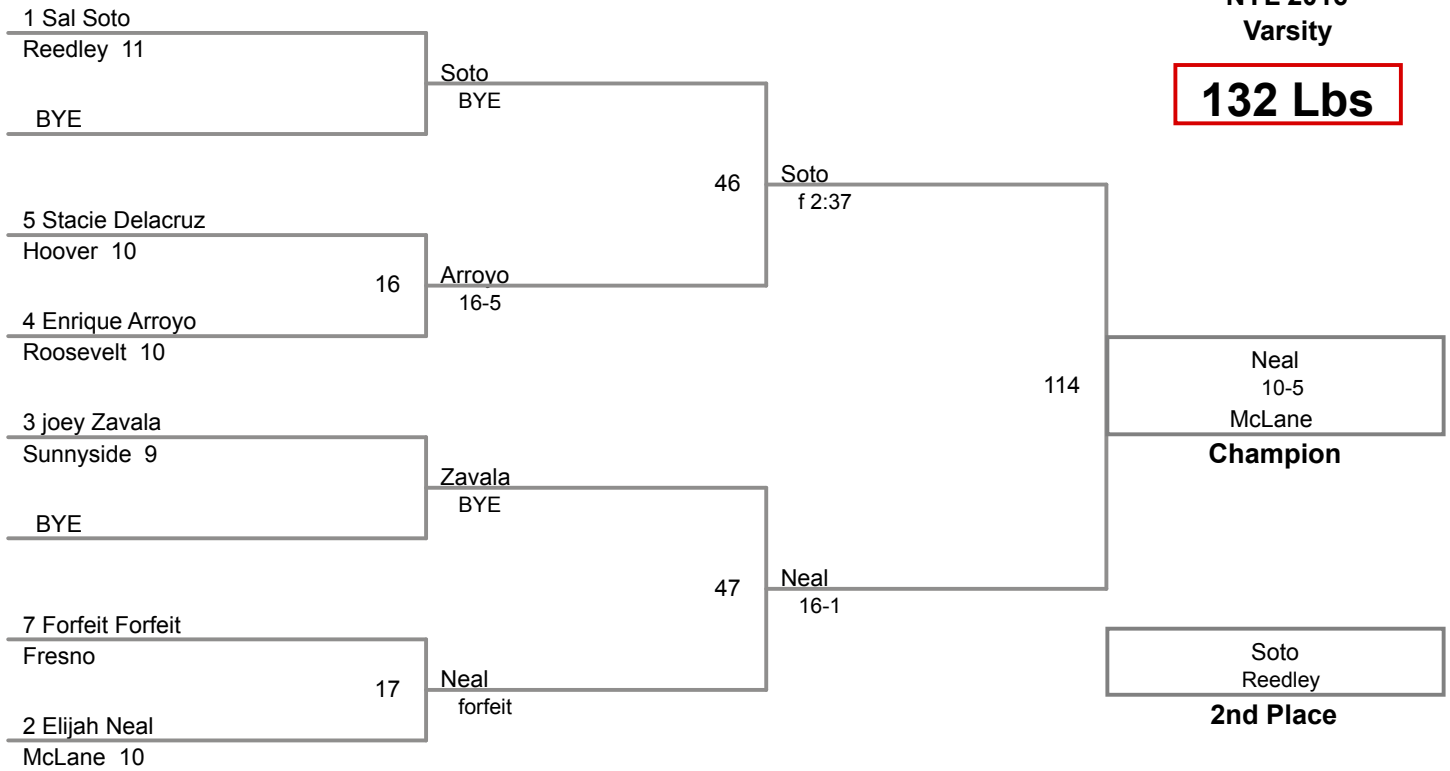

NYL 2016
Varsity

106 Lbs

NYL 2016
Varsity

113 Lbs

NYL 2016
Varsity

120 Lbs

NYL 2016
Varsity

126 Lbs

NYL 2016
Varsity

132 Lbs

NYL 2016
Varsity

138 Lbs

NYL 2016
Varsity

145 Lbs

NYL 2016
Varsity

152 Lbs