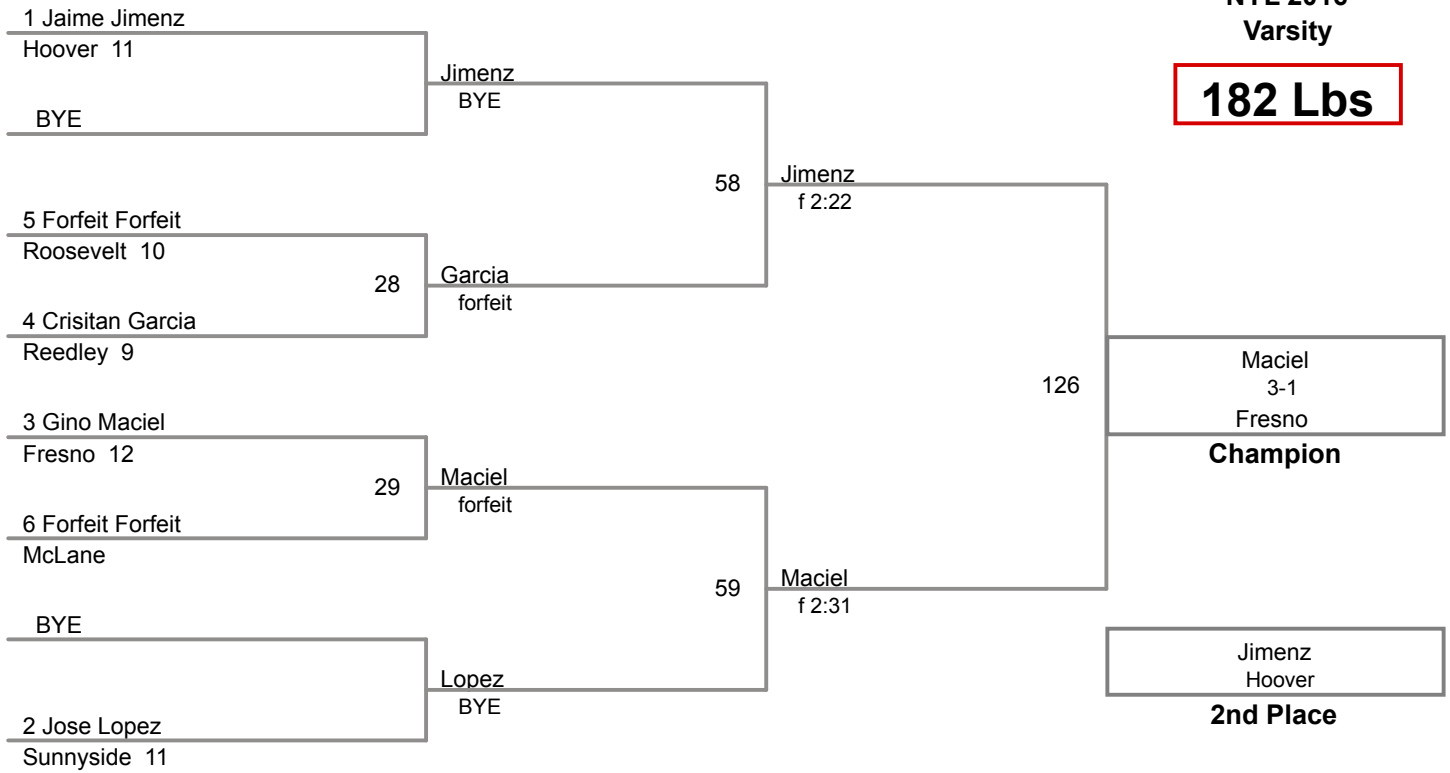

NYL 2016
Varsity

160 Lbs

NYL 2016
Varsity

170 Lbs

NYL 2016
Varsity

182 Lbs

NYL 2016
Varsity

195 Lbs