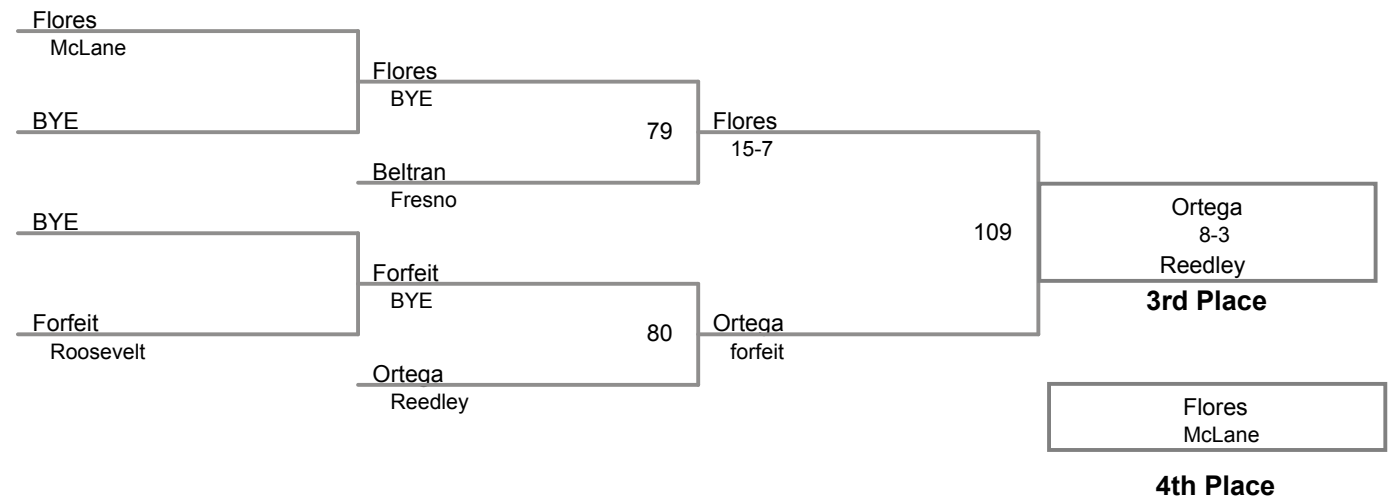

NYL 2016
Varsity

106 Lbs

NYL 2016
Varsity

113 Lbs

NYL 2016
Varsity

120 Lbs

NYL 2016
Varsity

126 Lbs