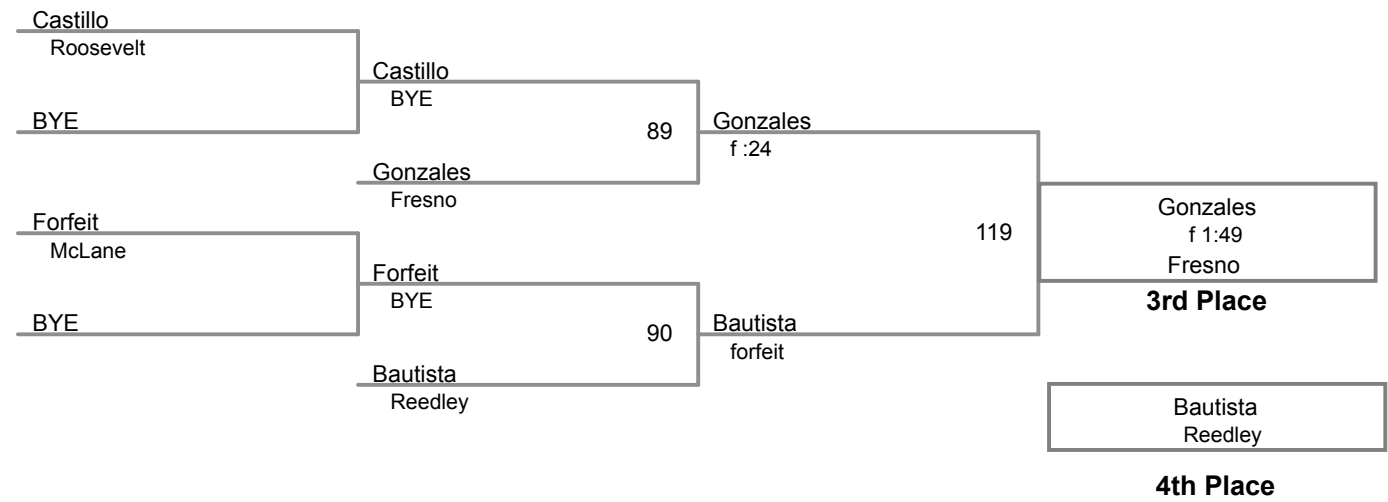

NYL 2016
Varsity

132 Lbs

NYL 2016
Varsity

138 Lbs

NYL 2016
Varsity

145 Lbs

NYL 2016
Varsity

152 Lbs