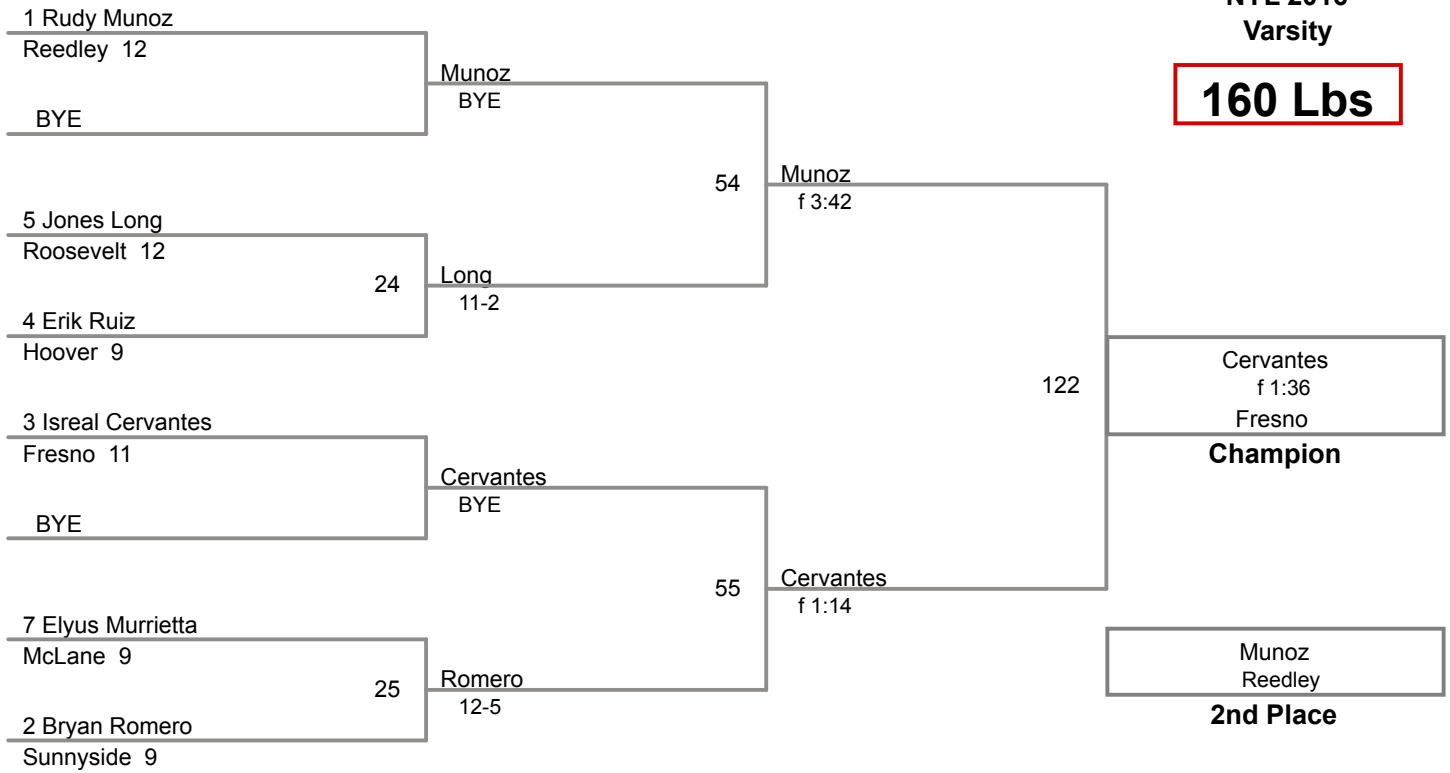

NYL 2016
Varsity

160 Lbs