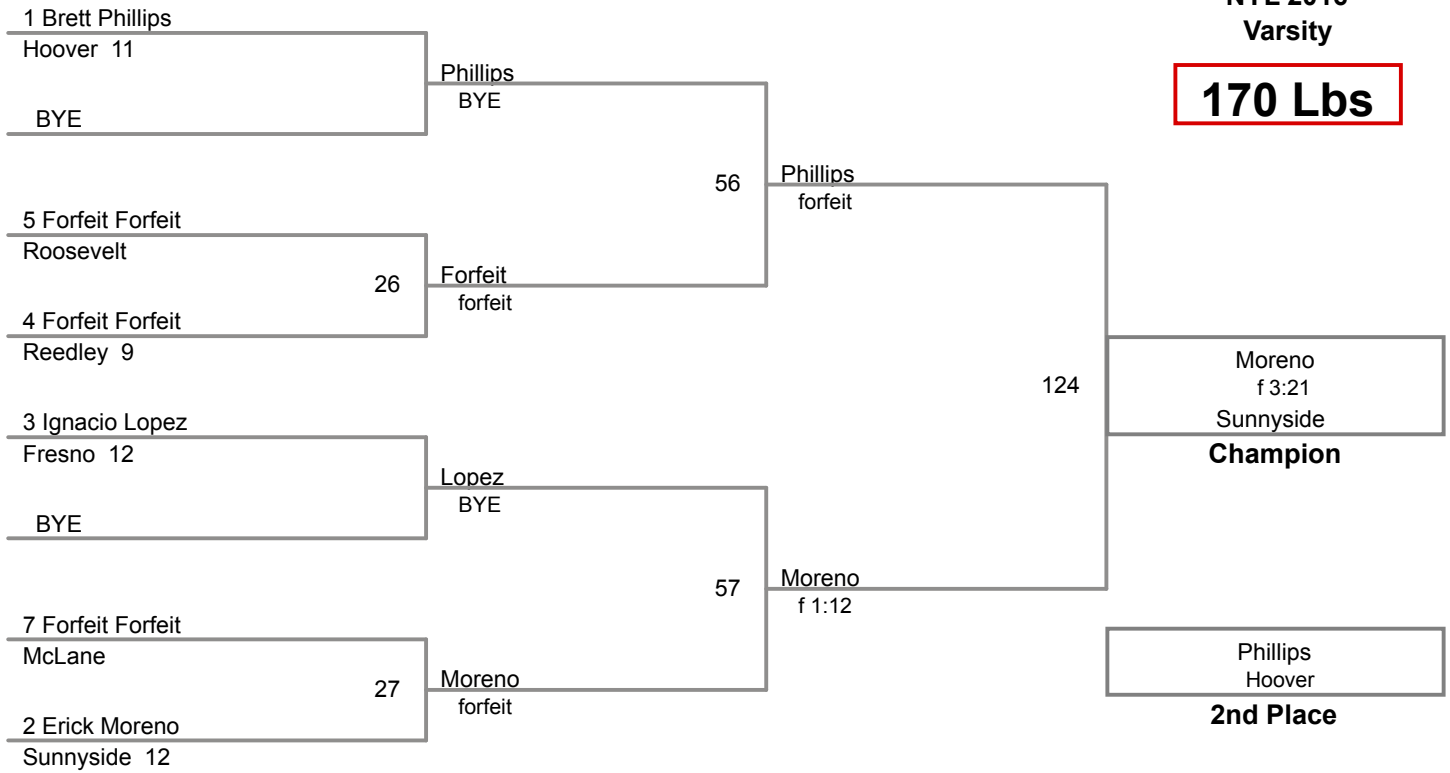

NYL 2016
Varsity

170 Lbs