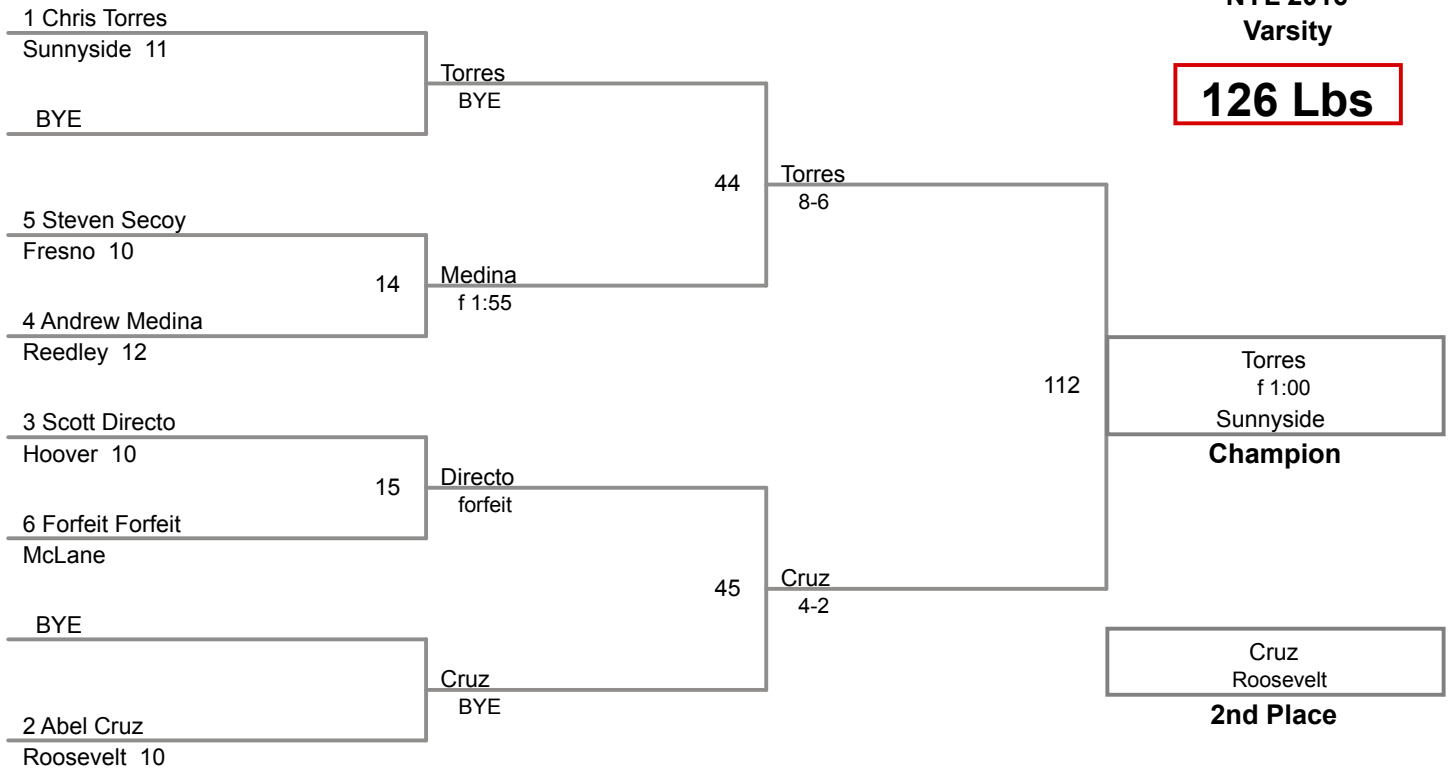

NYL 2016
Varsity

106 Lbs

NYL 2016
Varsity

113 Lbs

NYL 2016
Varsity

120 Lbs

NYL 2016
Varsity

126 Lbs