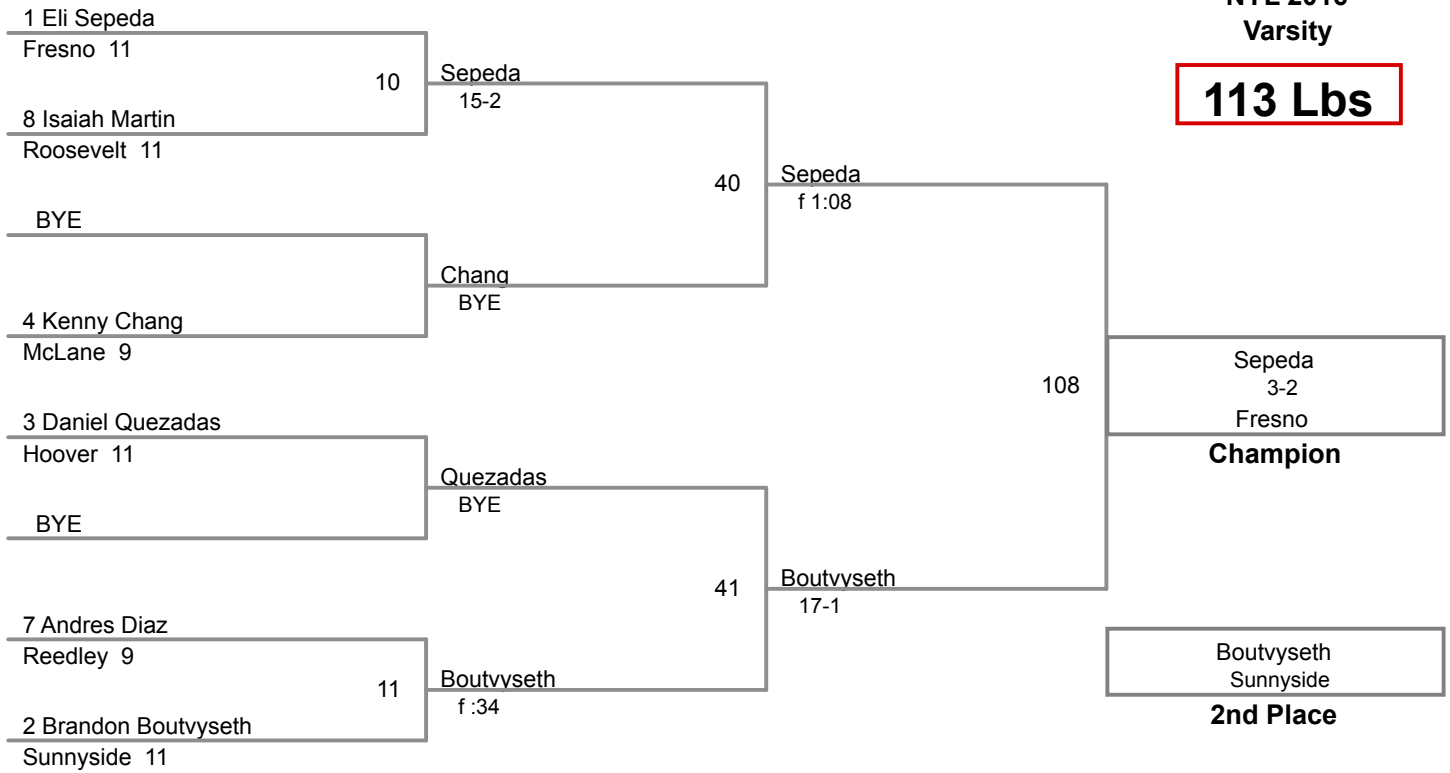

NYL 2016
Varsity

106 Lbs

NYL 2016
Varsity

113 Lbs

NYL 2016
Varsity

120 Lbs

NYL 2016
Varsity

126 Lbs