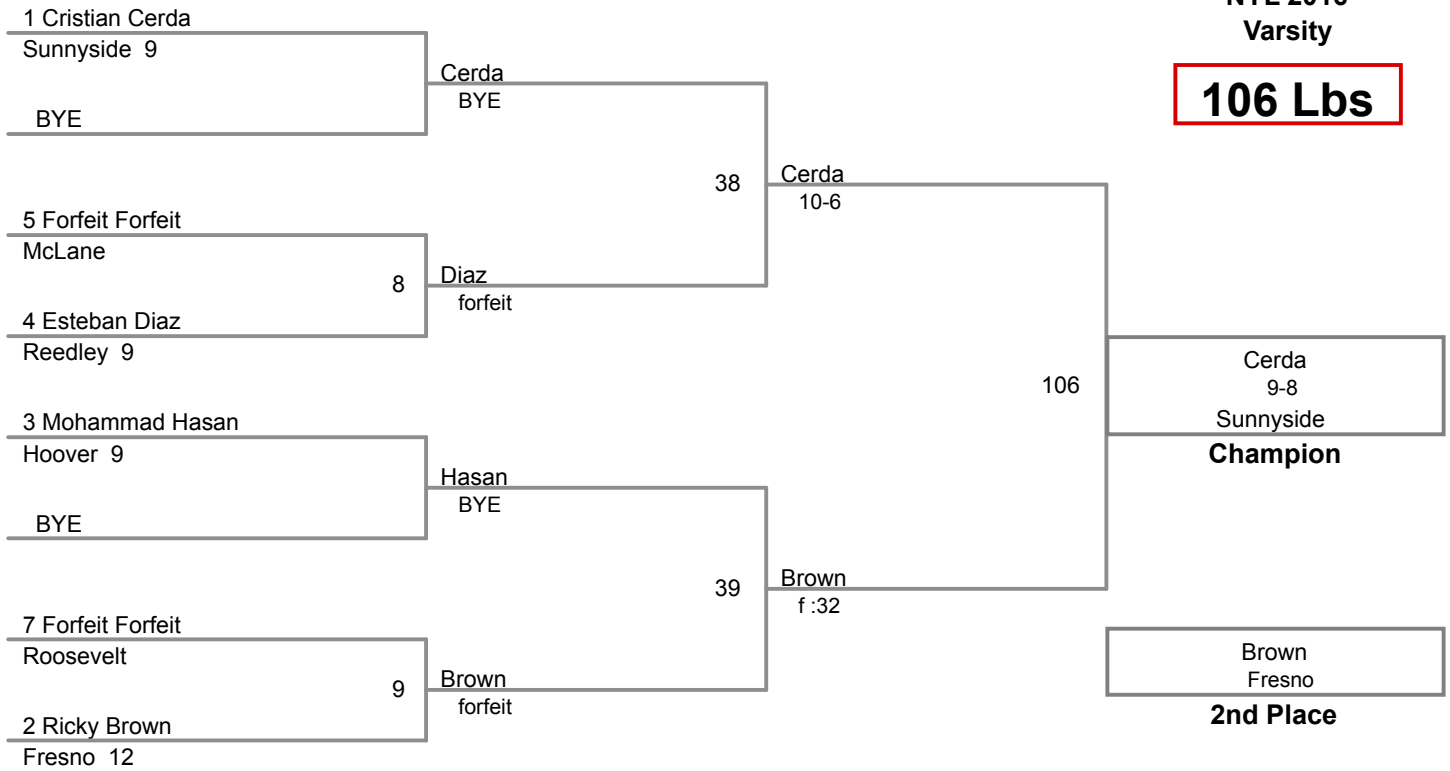

NYL 2016
Varsity

106 Lbs

NYL 2016
Varsity

113 Lbs

NYL 2016
Varsity

120 Lbs

NYL 2016
Varsity

126 Lbs

NYL 2016
Varsity

132 Lbs

NYL 2016
Varsity

138 Lbs

NYL 2016
Varsity

145 Lbs

NYL 2016
Varsity

152 Lbs