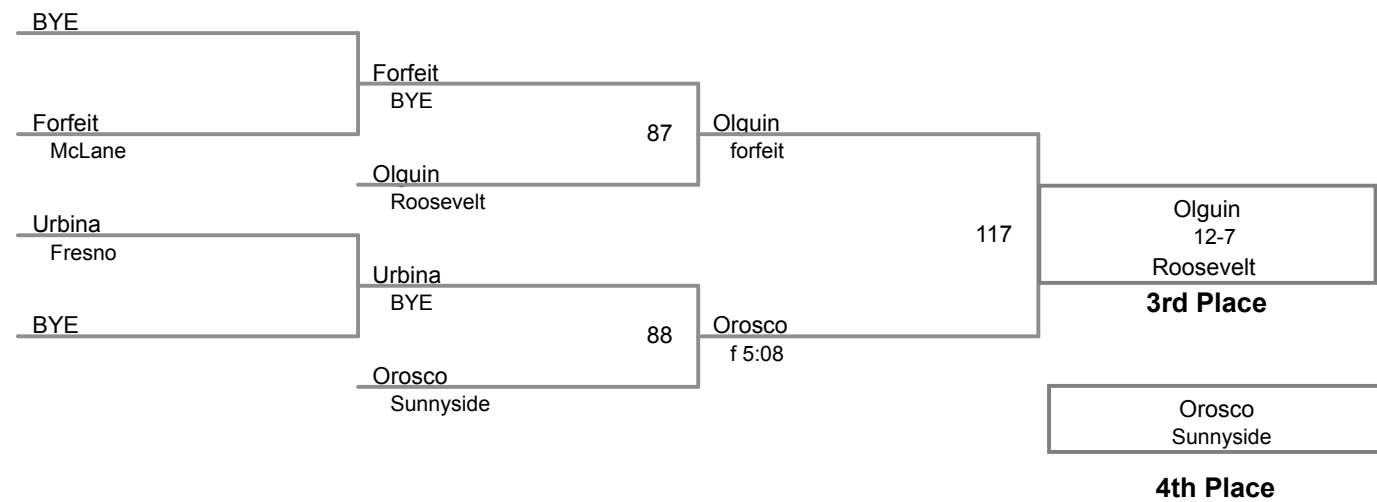

NYL 2016
Varsity

132 Lbs

NYL 2016
Varsity

138 Lbs

NYL 2016
Varsity

145 Lbs

NYL 2016
Varsity

152 Lbs