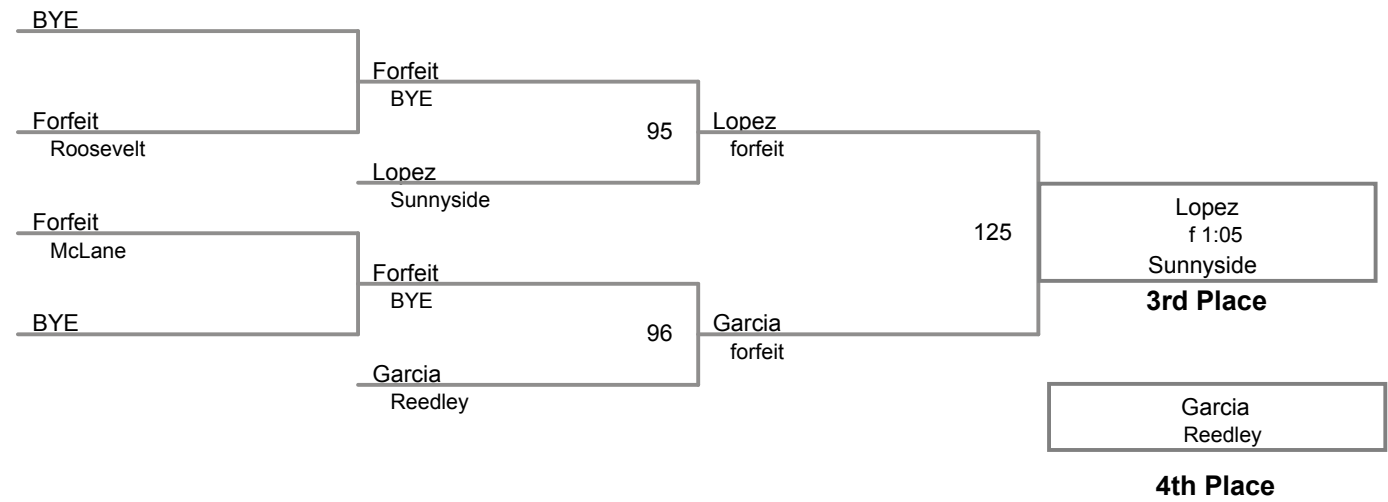

NYL 2016
Varsity

160 Lbs

NYL 2016
Varsity

170 Lbs

NYL 2016
Varsity

182 Lbs

NYL 2016
Varsity

195 Lbs