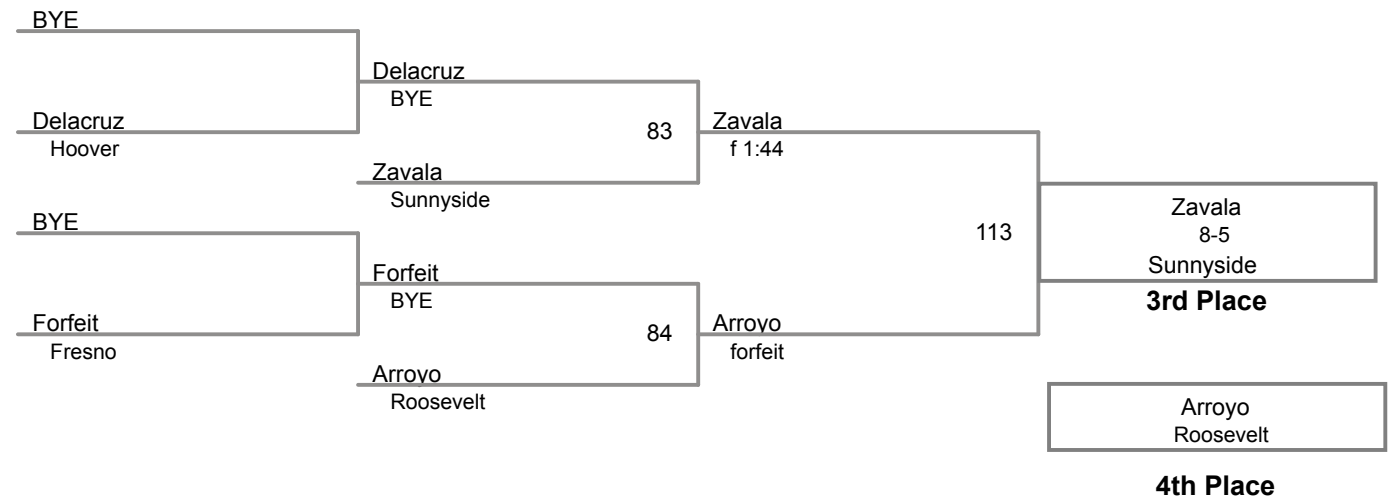

NYL 2016
Varsity

132 Lbs