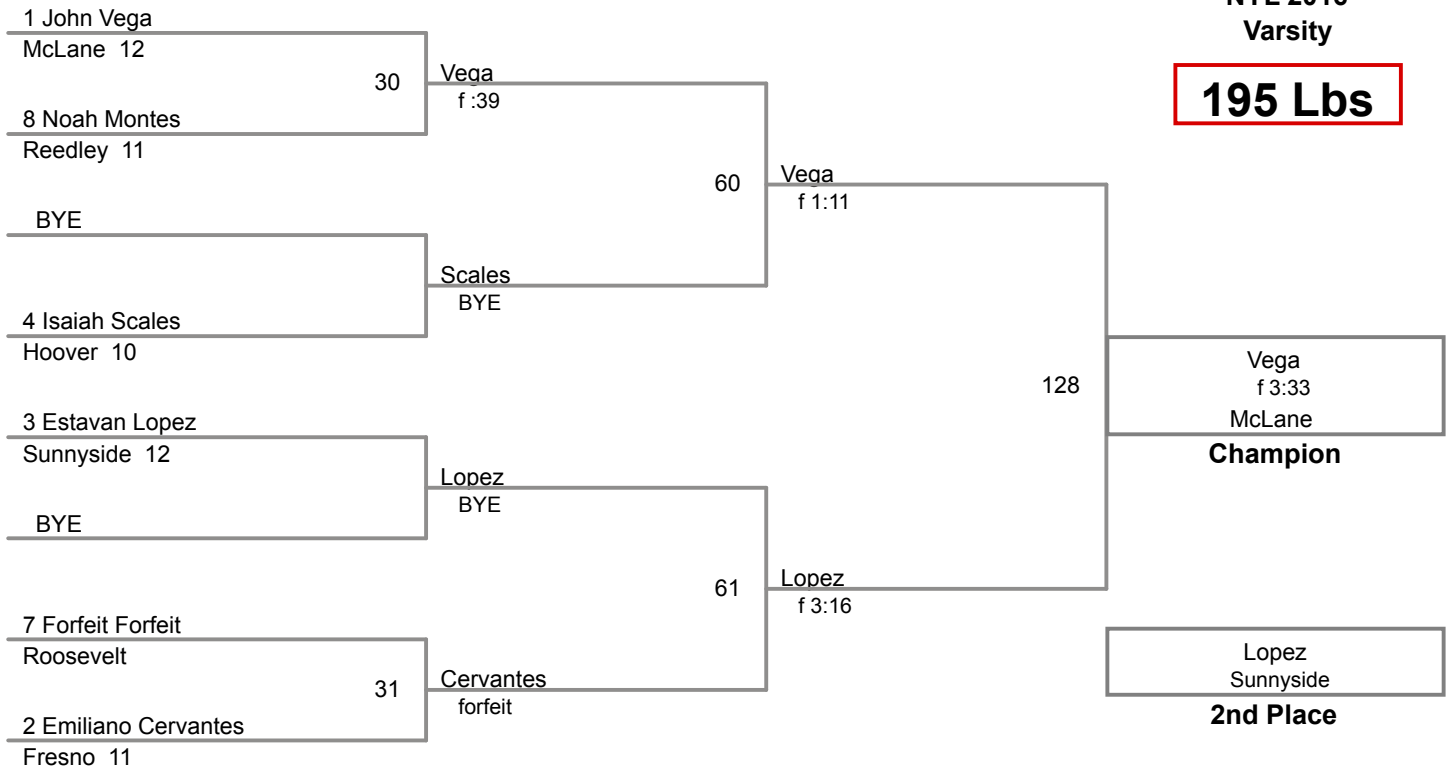

NYL 2016
Varsity

160 Lbs

NYL 2016
Varsity

170 Lbs

NYL 2016
Varsity

182 Lbs

NYL 2016
Varsity

195 Lbs