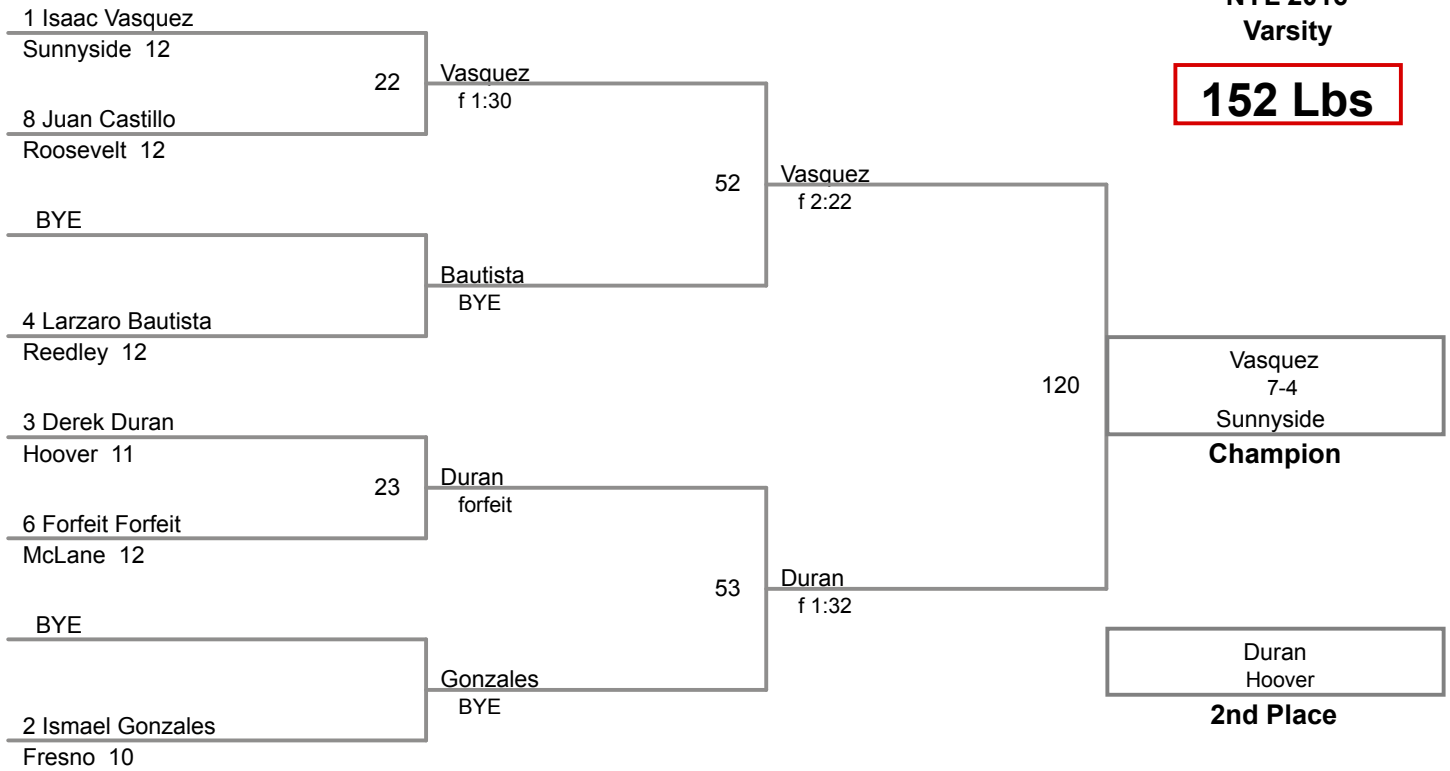

NYL 2016
Varsity

132 Lbs

NYL 2016
Varsity

138 Lbs

NYL 2016
Varsity

145 Lbs

NYL 2016
Varsity

152 Lbs