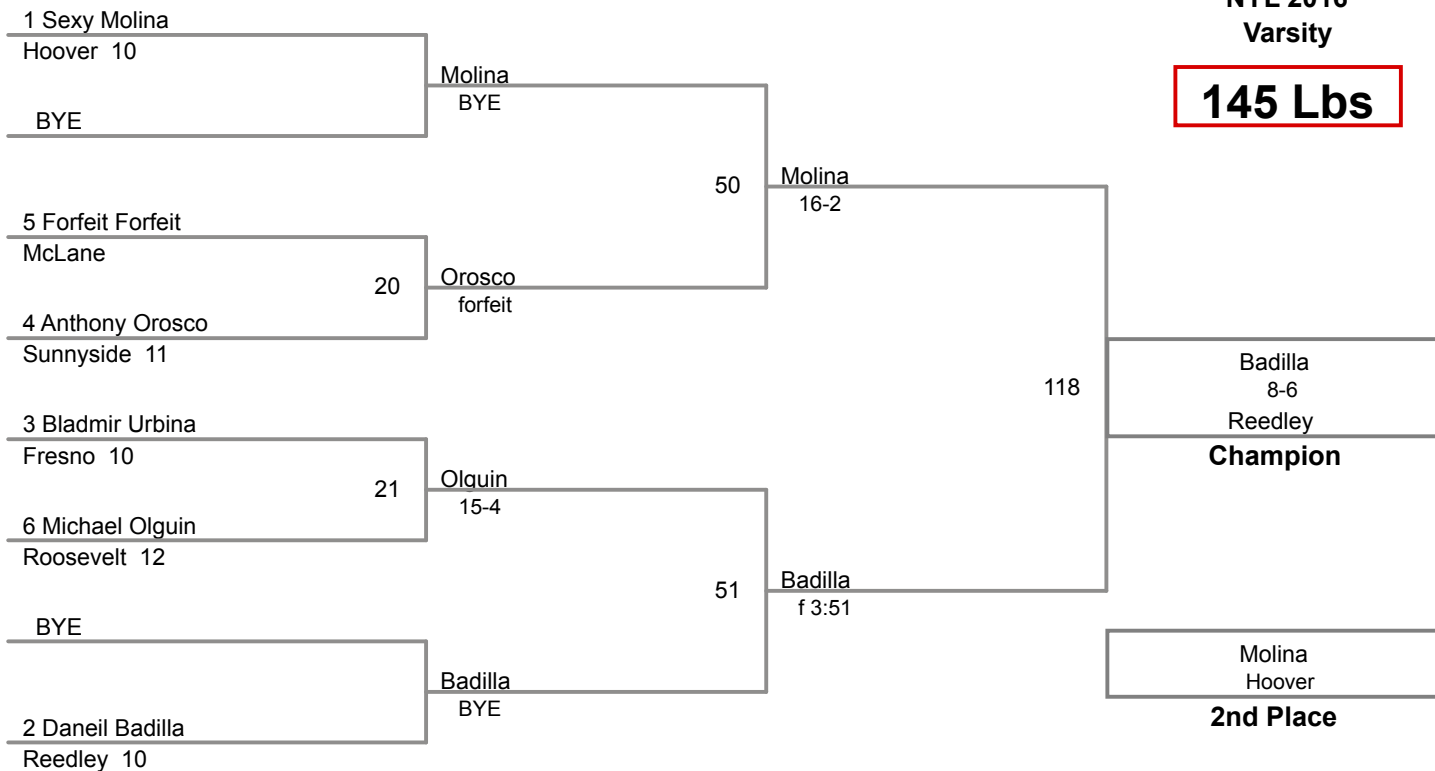

NYL 2016
Varsity

132 Lbs

NYL 2016
Varsity

138 Lbs

NYL 2016
Varsity

145 Lbs

NYL 2016
Varsity

152 Lbs