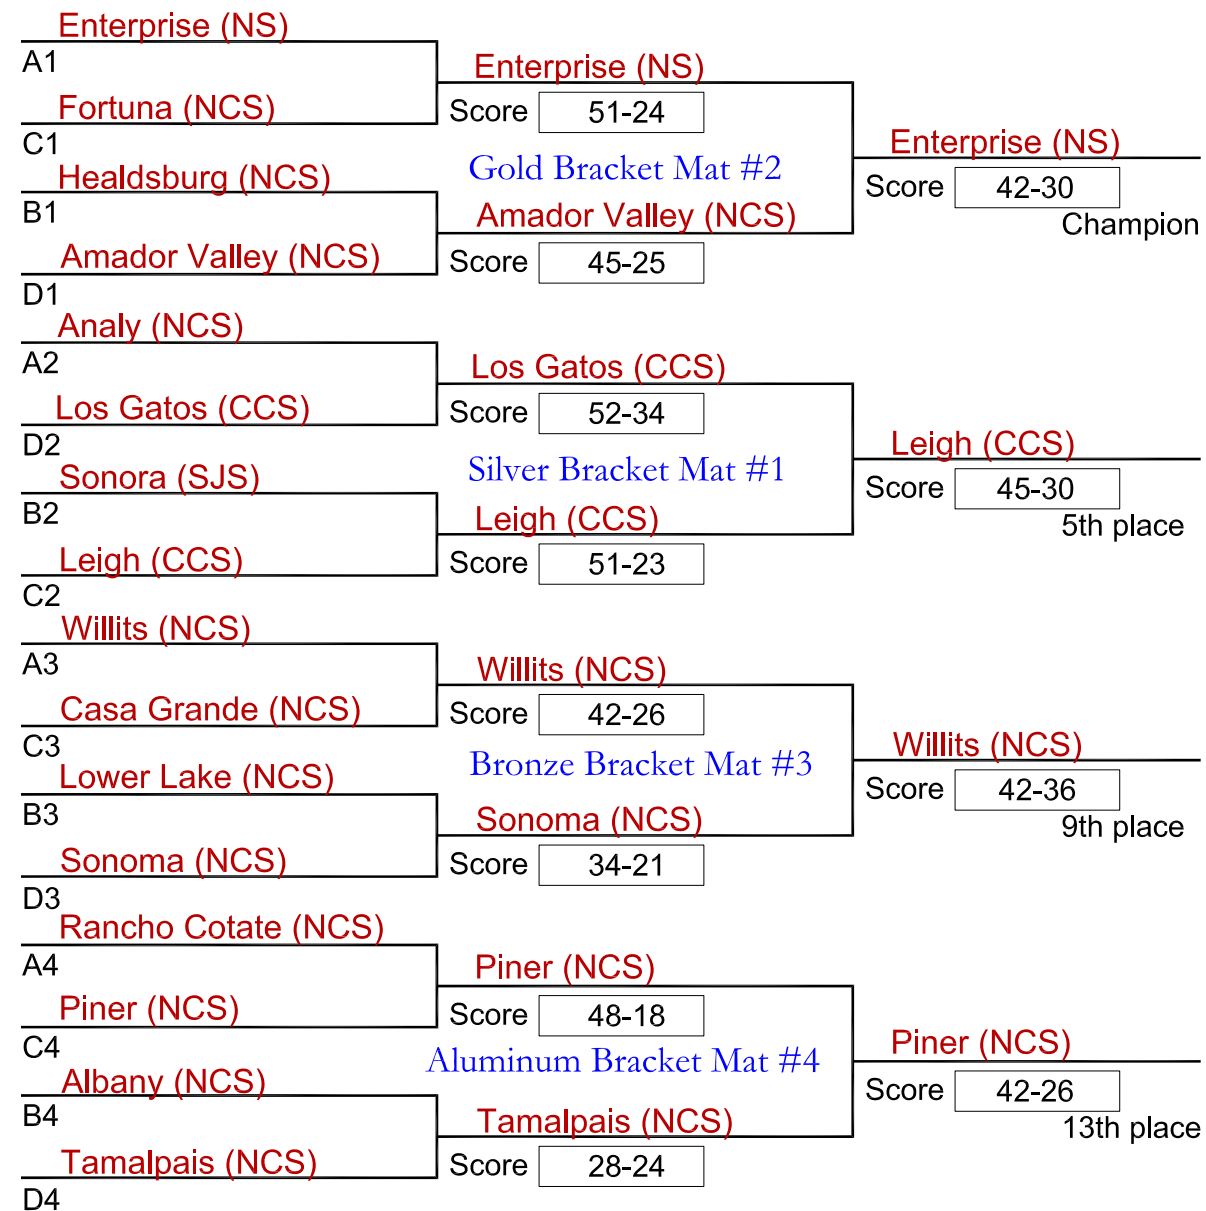

Circle winning team

Pool B - Mat #2

Team 1:	Healdsburg (NCS)
Team 2:	Albany (NCS)
Team 3:	Sonora (SJS)
Team 4:	Lower Lake (NCS)

Rotation	Score
1 vs 2	57-12
3 vs 4	36-18
1 vs 3	42-39
2 vs 4	42-24
1 vs 4	46-21
2 vs 3	51-18

Circle winning team

Pool C - Mat #3

Team 1:	Los Gatos (CCS)
Team 2:	Casa Grande (NCS)
Team 3:	Fortuna (NCS)
Team 4:	Piner (NCS)

Rotation	Score
1 vs 2	36-27
3 vs 4	68-12
1 vs 3	54-28
2 vs 4	40-30
1 vs 4	40-30
2 vs 3	48-29

Circle winning team

Pool D - Mat #4

Team 1:	Amador Valley (NCS)
Team 2:	Analy (NCS)
Team 3:	Willits (NCS)
Team 4:	Tamalpais (NCS)

Rotation	Score
1 vs 2	60-21
3 vs 4	51-24
1 vs 3	66-12
2 vs 4	45-21
1 vs 4	75-5
2 vs 3	41-40

Circle winning team

Pool "A" Round Robin Results

#1	Enterprise (NS)	3-0
#2	Leigh (CCS)	2-1
#3	Sonoma (NCS)	1-2
#3	Rancho Cotate (NCS)	0-3

Pool "B" Round Robin Results

#1	Fortuna (NCS)	3-0
#2	Los Gatos (CCS)	2-1
#3	Casa Grande (NCS)	1-2
#3	Piner (NCS)	0-3