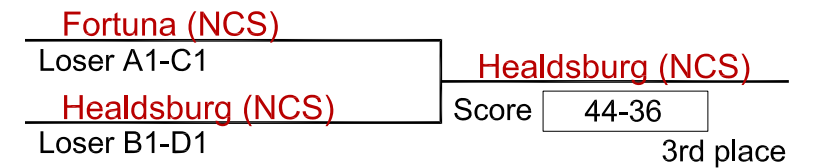

Final Standings

Champion	Enterprise (NS)	5-0
2nd Place	Amador Valley (NCS)	4-1
3rd Place	Healdsburg (NCS)	4-1
4th Place	Fortuna (NCS)	3-2
5th Place	Leigh (CCS)	4-1
6th Place	Los Gatos (CCS)	3-2
7th Place	Sonora (SJS)	3-2
8th Place	Analy (NCS)	2-3
9th Place	Willits (NCS)	3-2
10th Place	Sonoma (NCS)	2-3
11th Place	Casa Grande (NCS)	2-3
12th Place	Lower Lake (NCS)	1-4
13th Place	Piner (NCS)	2-3
14th Place	Tamalpais (NCS)	1-4
15th Place	Albany (NCS)	1-4
16th Place	Rancho Cotate (NCS)	0-5