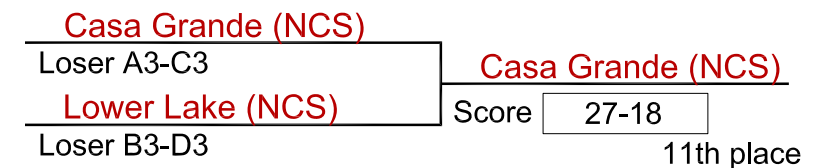

Final Standings

Champion	Enterprise (NS)	5-0
2nd Place	Amador Valley (NCS)	4-1
3rd Place	Healdsburg (NCS)	4-1
4th Place	Fortuna (NCS)	3-2
5th Place	Leigh (CCS)	4-1
6th Place	Los Gatos (CCS)	3-2
7th Place	Sonora (SJS)	3-2
8th Place	Analy (NCS)	2-3
9th Place	Willits (NCS)	3-2
10th Place	Sonoma (NCS)	2-3
11th Place	Casa Grande (NCS)	2-3
12th Place	Lower Lake (NCS)	1-4
13th Place	Piner (NCS)	2-3
14th Place	Tamalpais (NCS)	1-4
15th Place	Albany (NCS)	1-4
16th Place	Rancho Cotate (NCS)	0-5