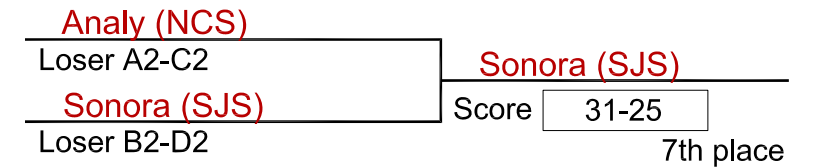

Final Standings

Champion	Enterprise (NS)	5-0
2nd Place	Amador Valley (NCS)	4-1
3rd Place	Healdsburg (NCS)	4-1
4th Place	Fortuna (NCS)	3-2
5th Place	Leigh (CCS)	4-1
6th Place	Los Gatos (CCS)	3-2
7th Place	Sonora (SJS)	3-2
8th Place	Analy (NCS)	2-3
9th Place	Willits (NCS)	3-2
10th Place	Sonoma (NCS)	2-3
11th Place	Casa Grande (NCS)	2-3
12th Place	Lower Lake (NCS)	1-4
13th Place	Piner (NCS)	2-3
14th Place	Tamalpais (NCS)	1-4
15th Place	Albany (NCS)	1-4
16th Place	Rancho Cotate (NCS)	0-5