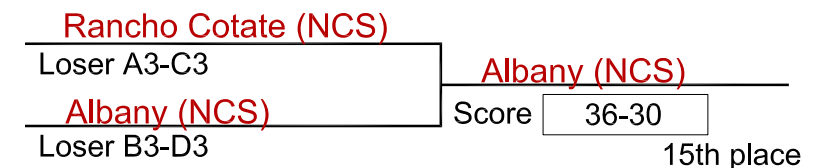

Final Standings

Champion	Enterprise (NS)	5-0
2nd Place	Amador Valley (NCS)	4-1
3rd Place	Healdsburg (NCS)	4-1
4th Place	Fortuna (NCS)	3-2
5th Place	Leigh (CCS)	4-1
6th Place	Los Gatos (CCS)	3-2
7th Place	Sonora (SJS)	3-2
8th Place	Analy (NCS)	2-3
9th Place	Willits (NCS)	3-2
10th Place	Sonoma (NCS)	2-3
11th Place	Casa Grande (NCS)	2-3
12th Place	Lower Lake (NCS)	1-4
13th Place	Piner (NCS)	2-3
14th Place	Tamalpais (NCS)	1-4
15th Place	Albany (NCS)	1-4
16th Place	Rancho Cotate (NCS)	0-5