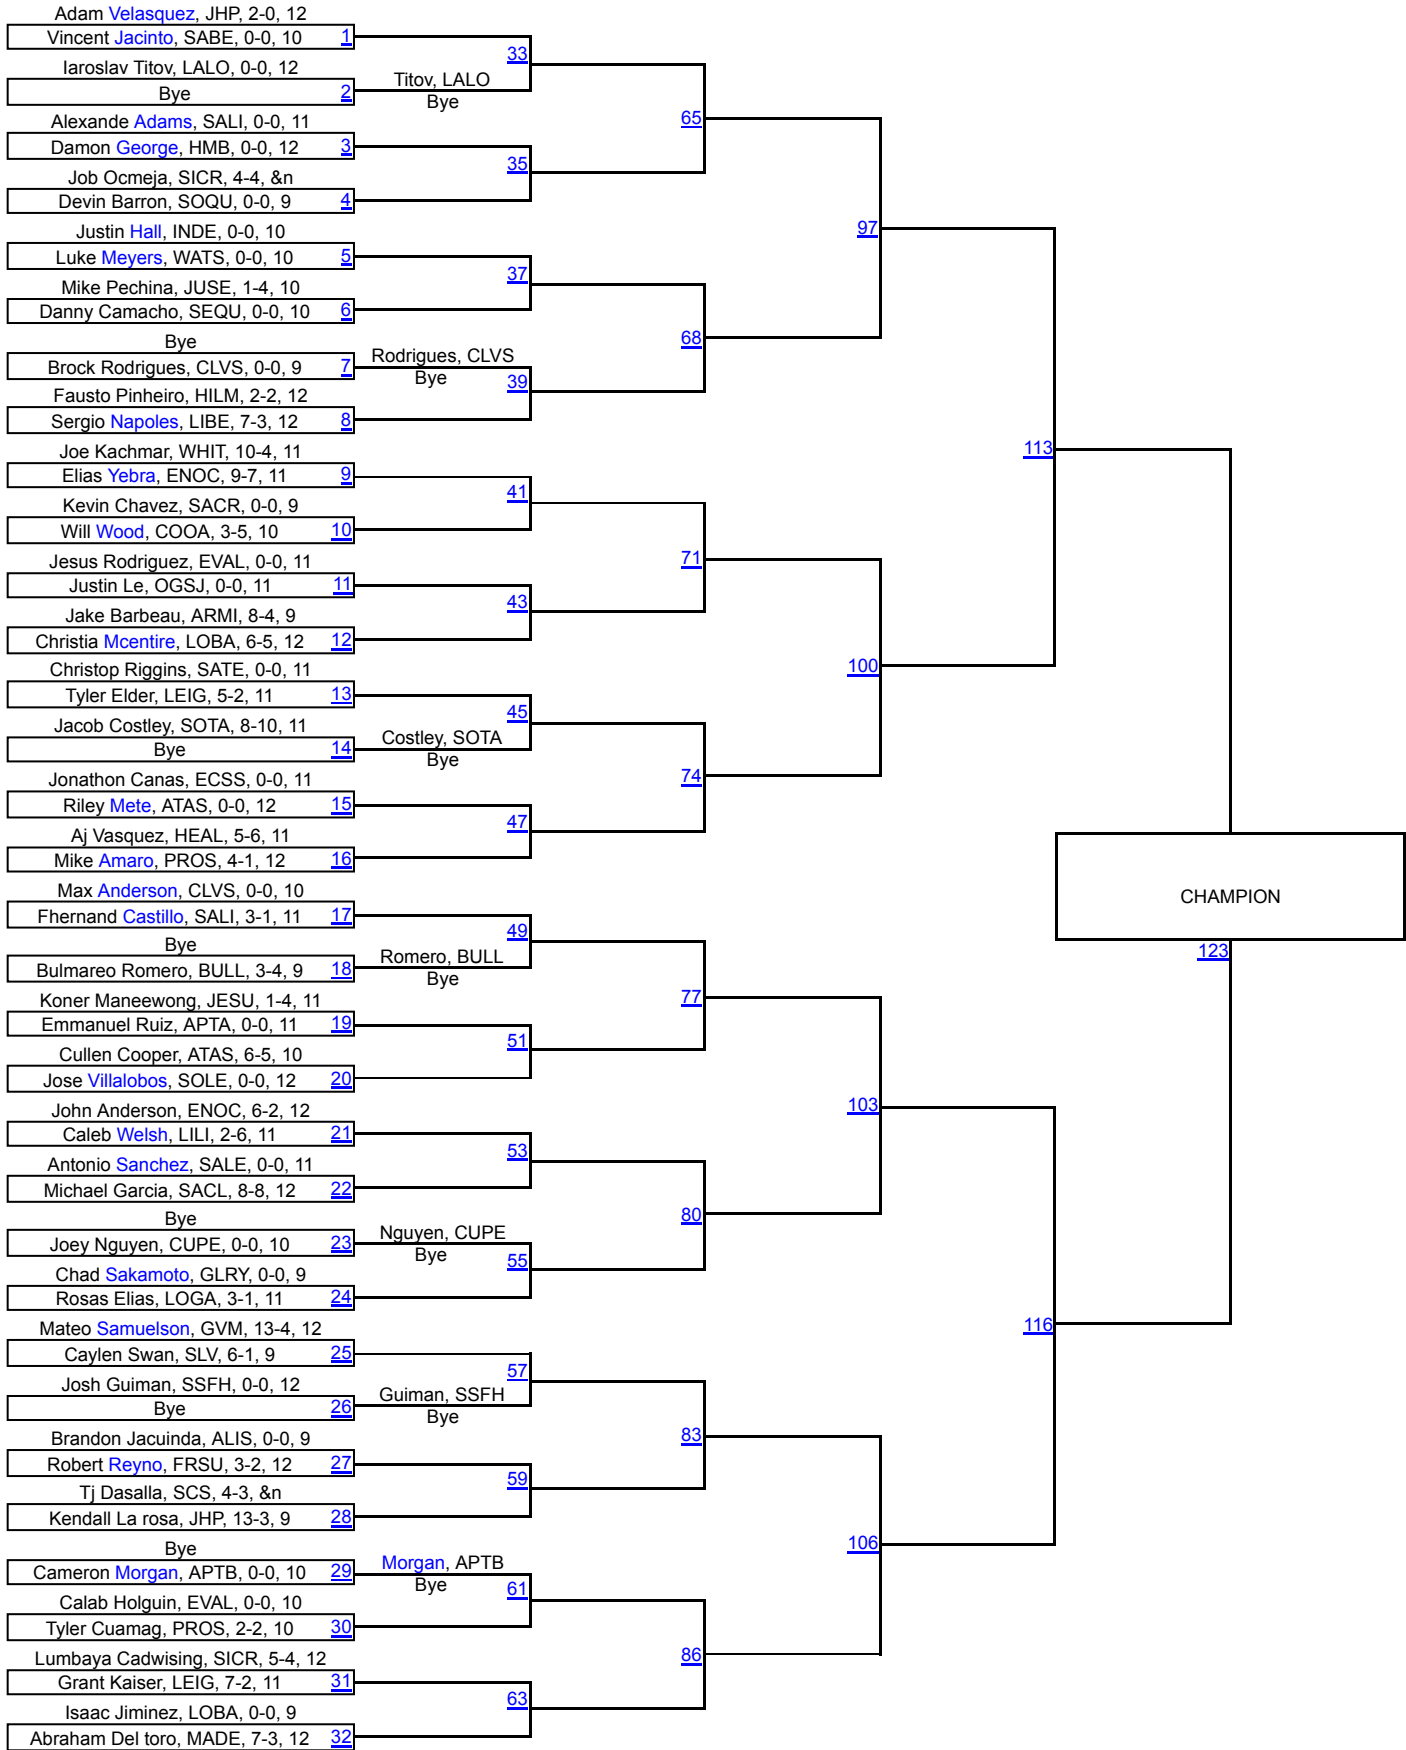

California Coast Wrestling Classic

106

California Coast Wrestling Classic

113

California Coast Wrestling Classic

120

California Coast Wrestling Classic

126

California Coast Wrestling Classic

132

California Coast Wrestling Classic

138

California Coast Wrestling Classic

145

California Coast Wrestling Classic

152