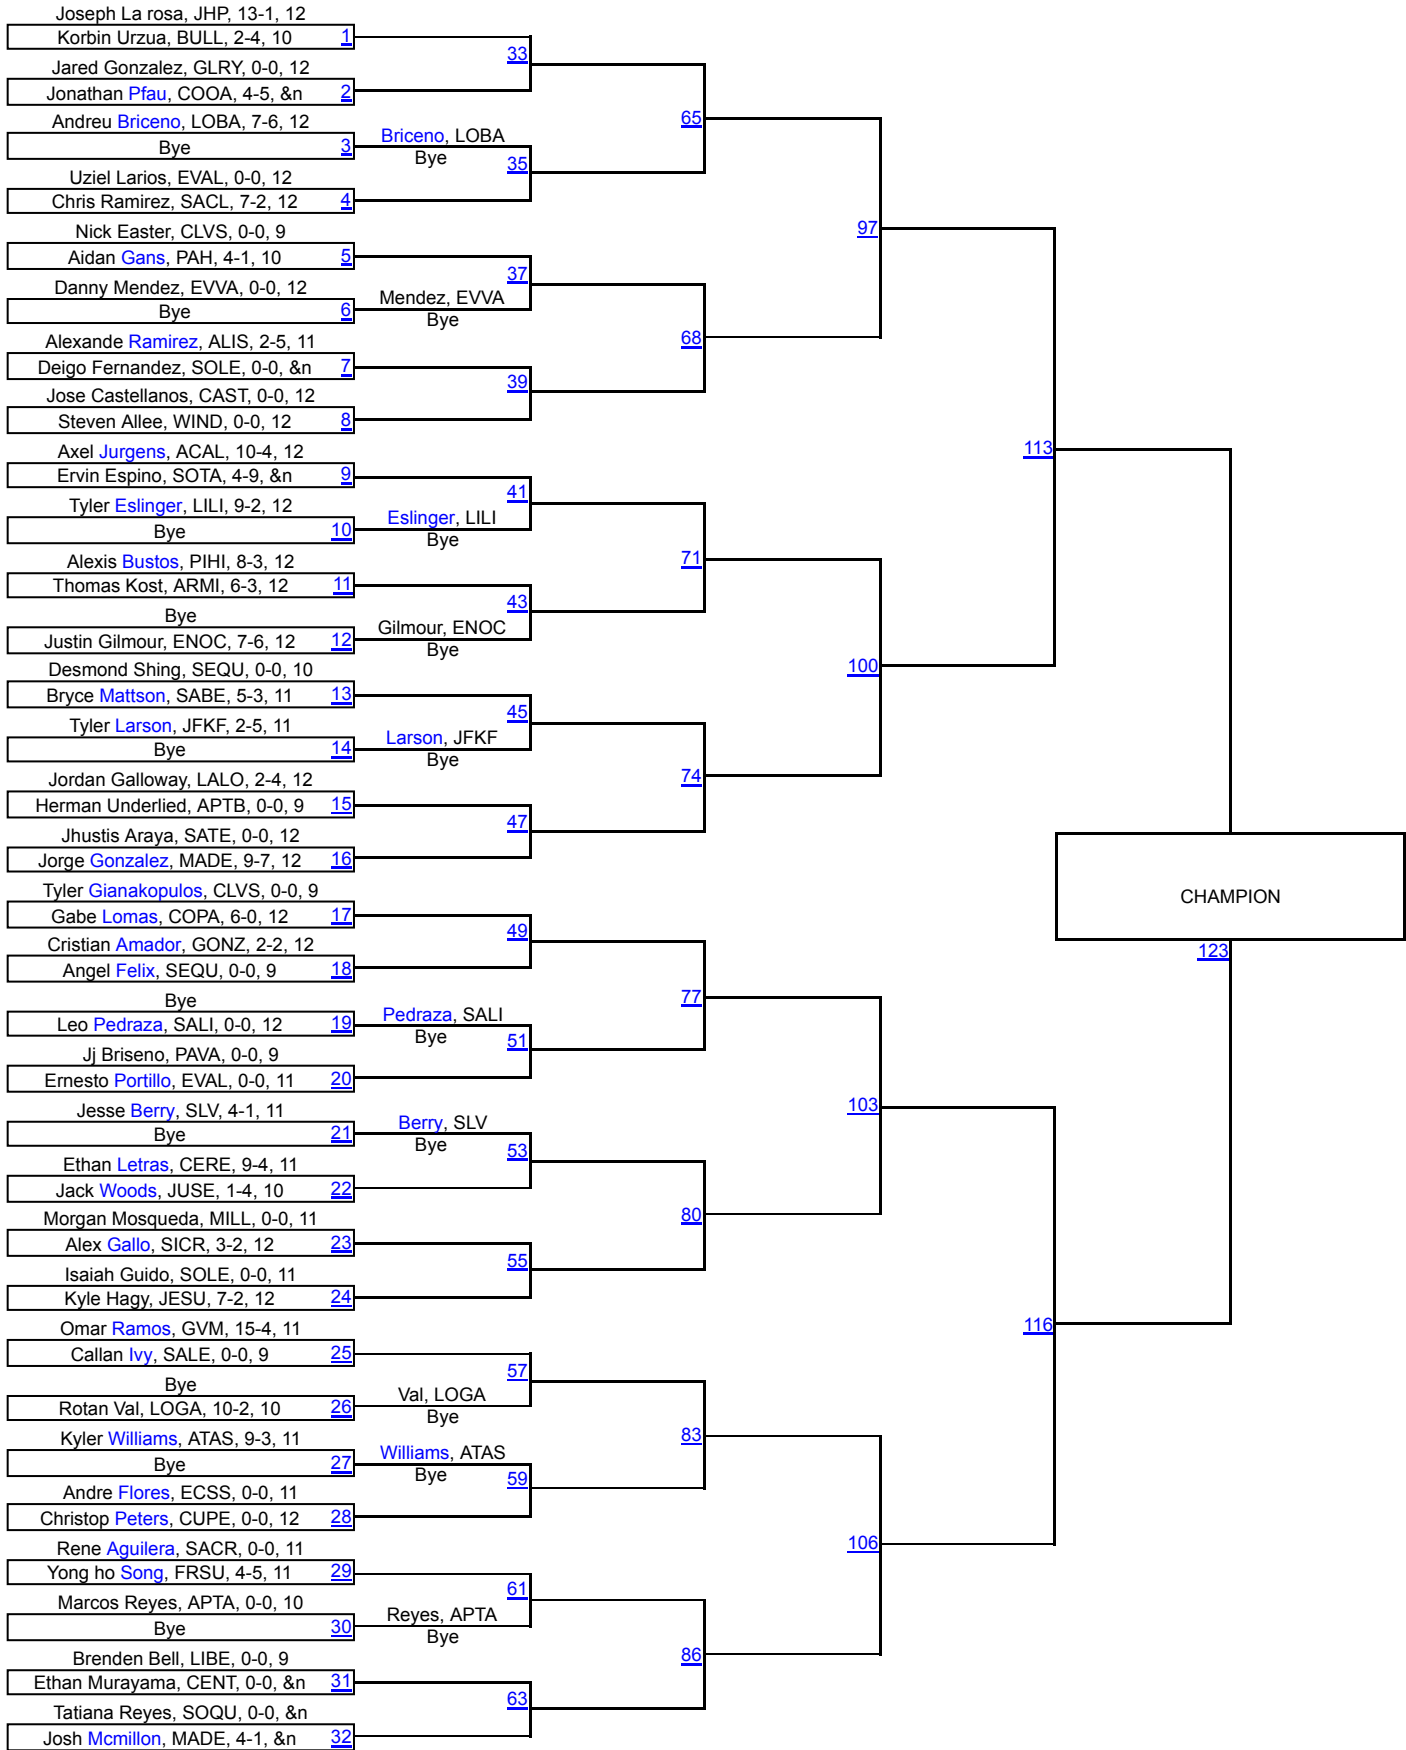

California Coast Wrestling Classic

160