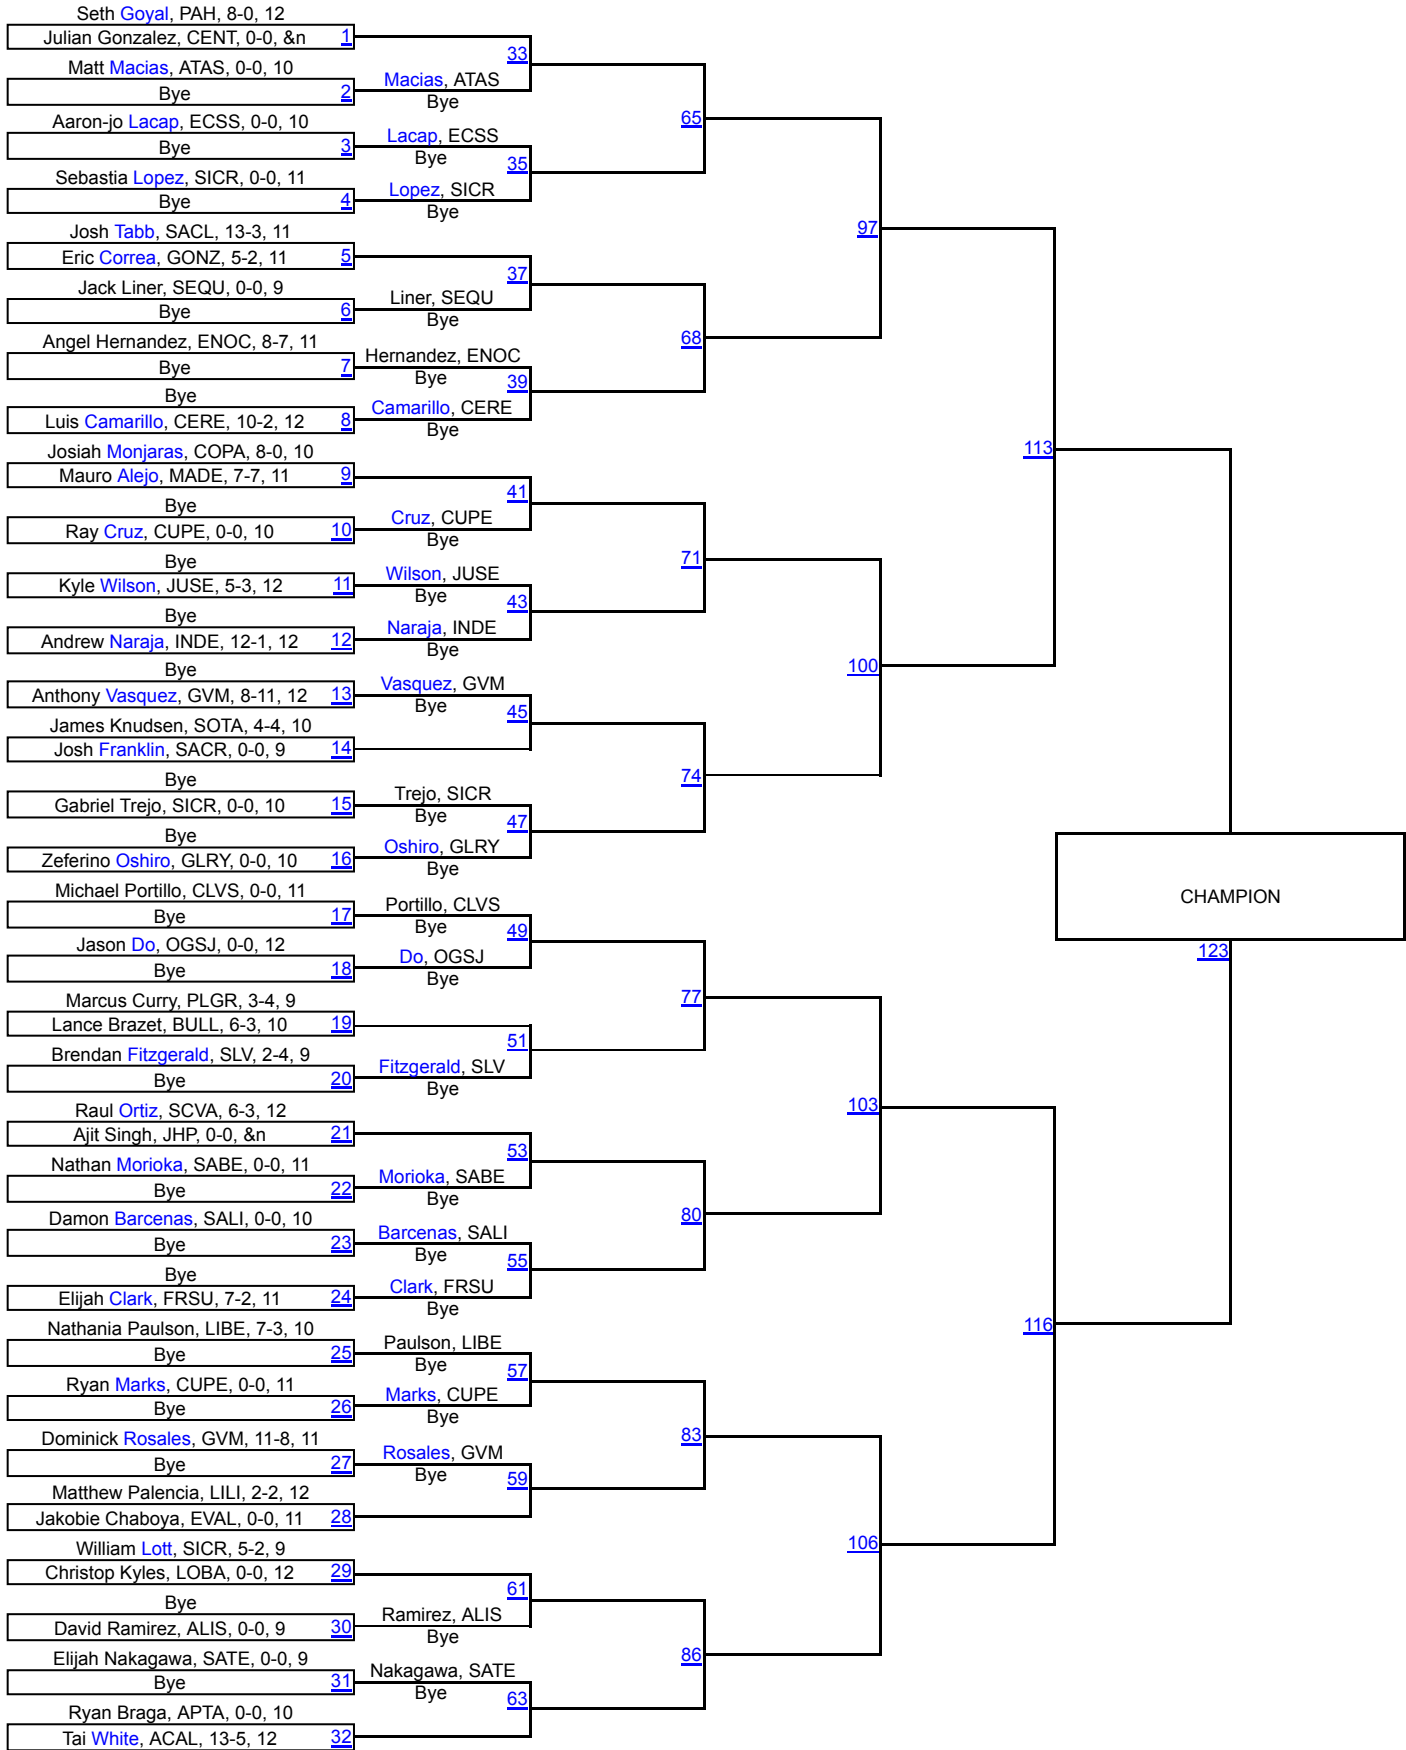

California Coast Wrestling Classic

106

California Coast Wrestling Classic

113

California Coast Wrestling Classic

120

California Coast Wrestling Classic

126

California Coast Wrestling Classic

132

California Coast Wrestling Classic

138

California Coast Wrestling Classic

145

California Coast Wrestling Classic

152