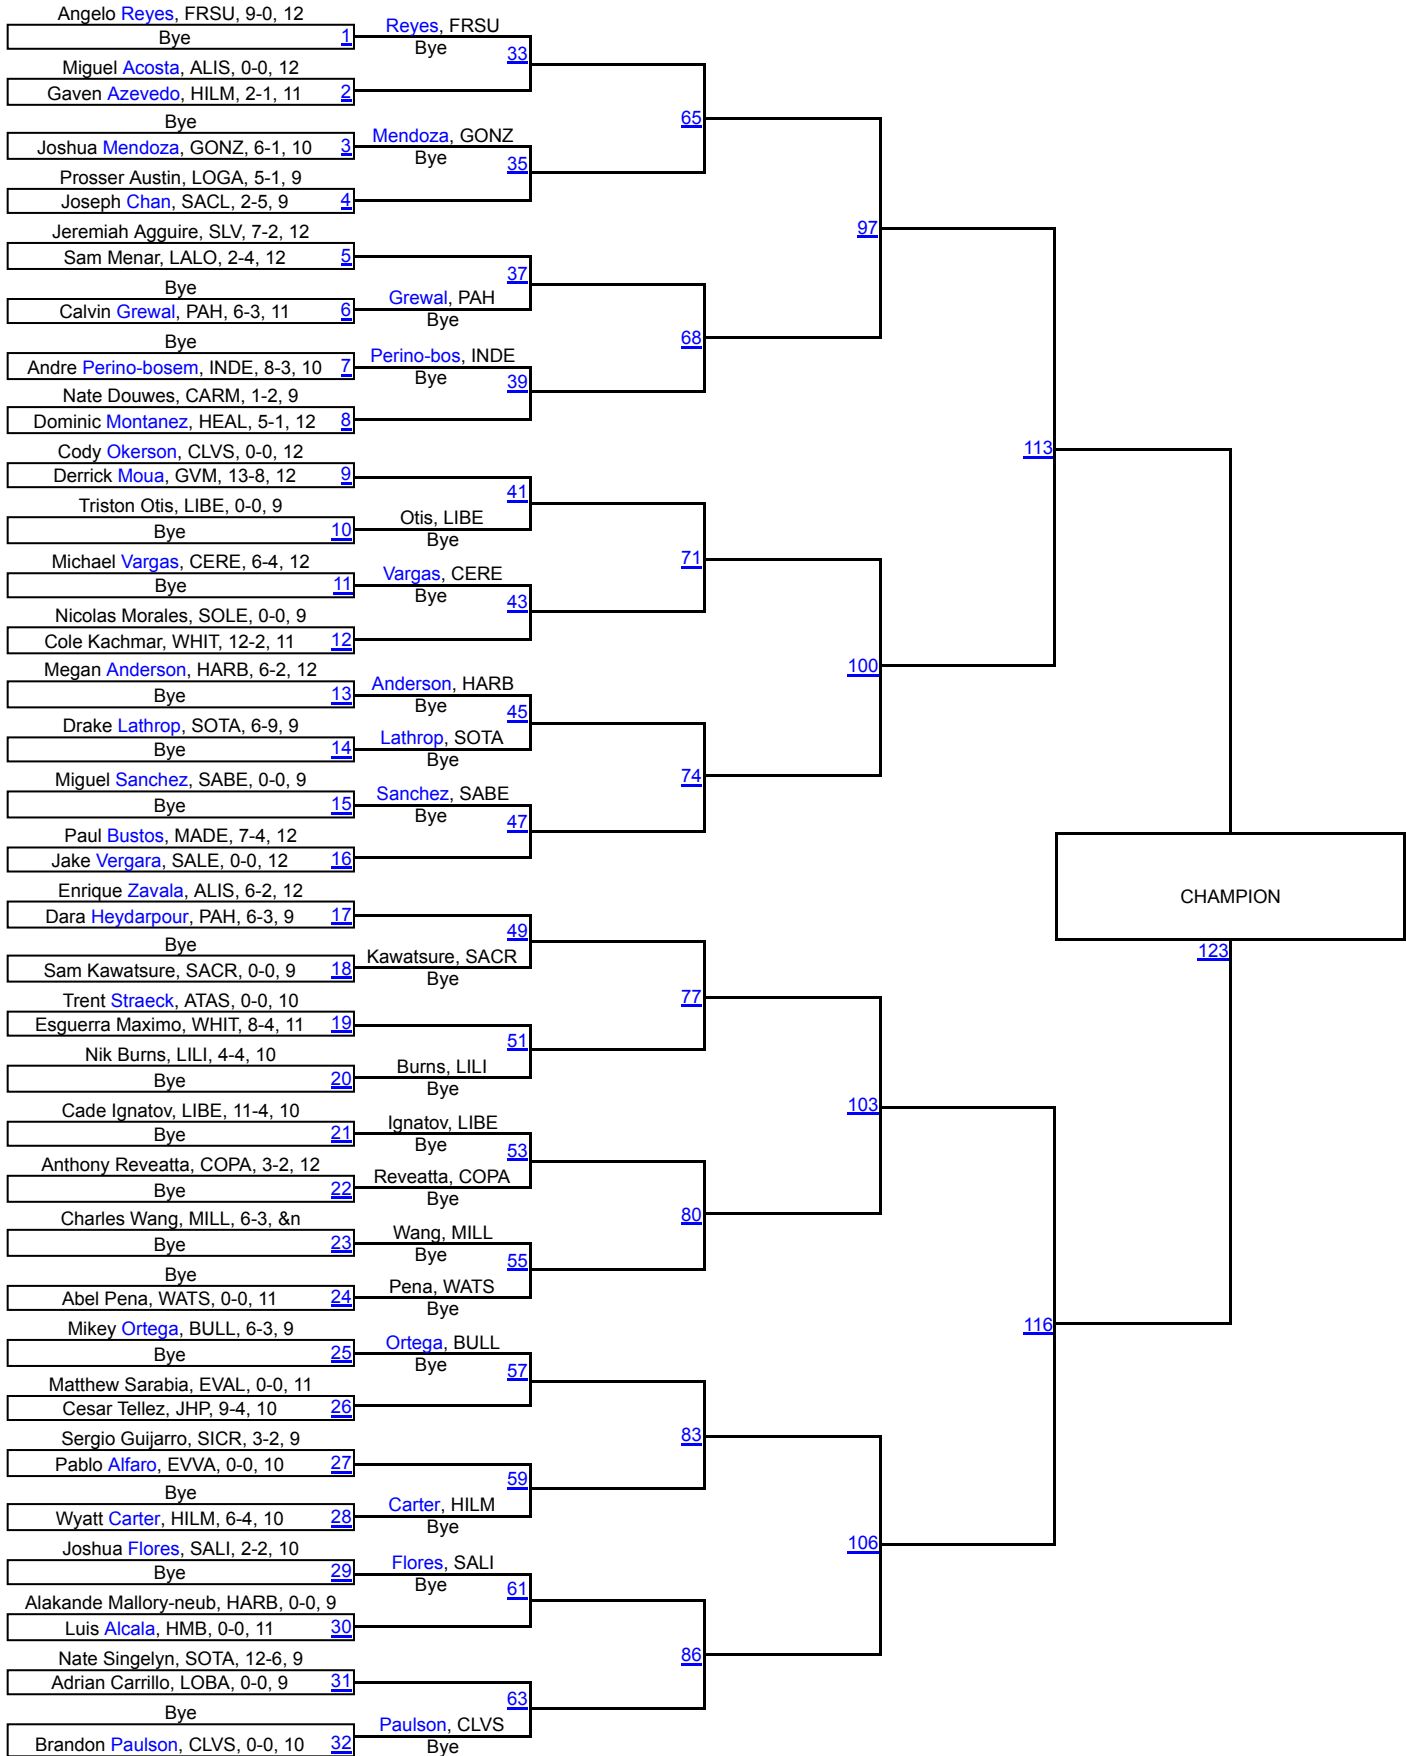

California Coast Wrestling Classic

106

California Coast Wrestling Classic

113

California Coast Wrestling Classic

120

California Coast Wrestling Classic

126

California Coast Wrestling Classic

132

California Coast Wrestling Classic

138

California Coast Wrestling Classic

145

California Coast Wrestling Classic

152