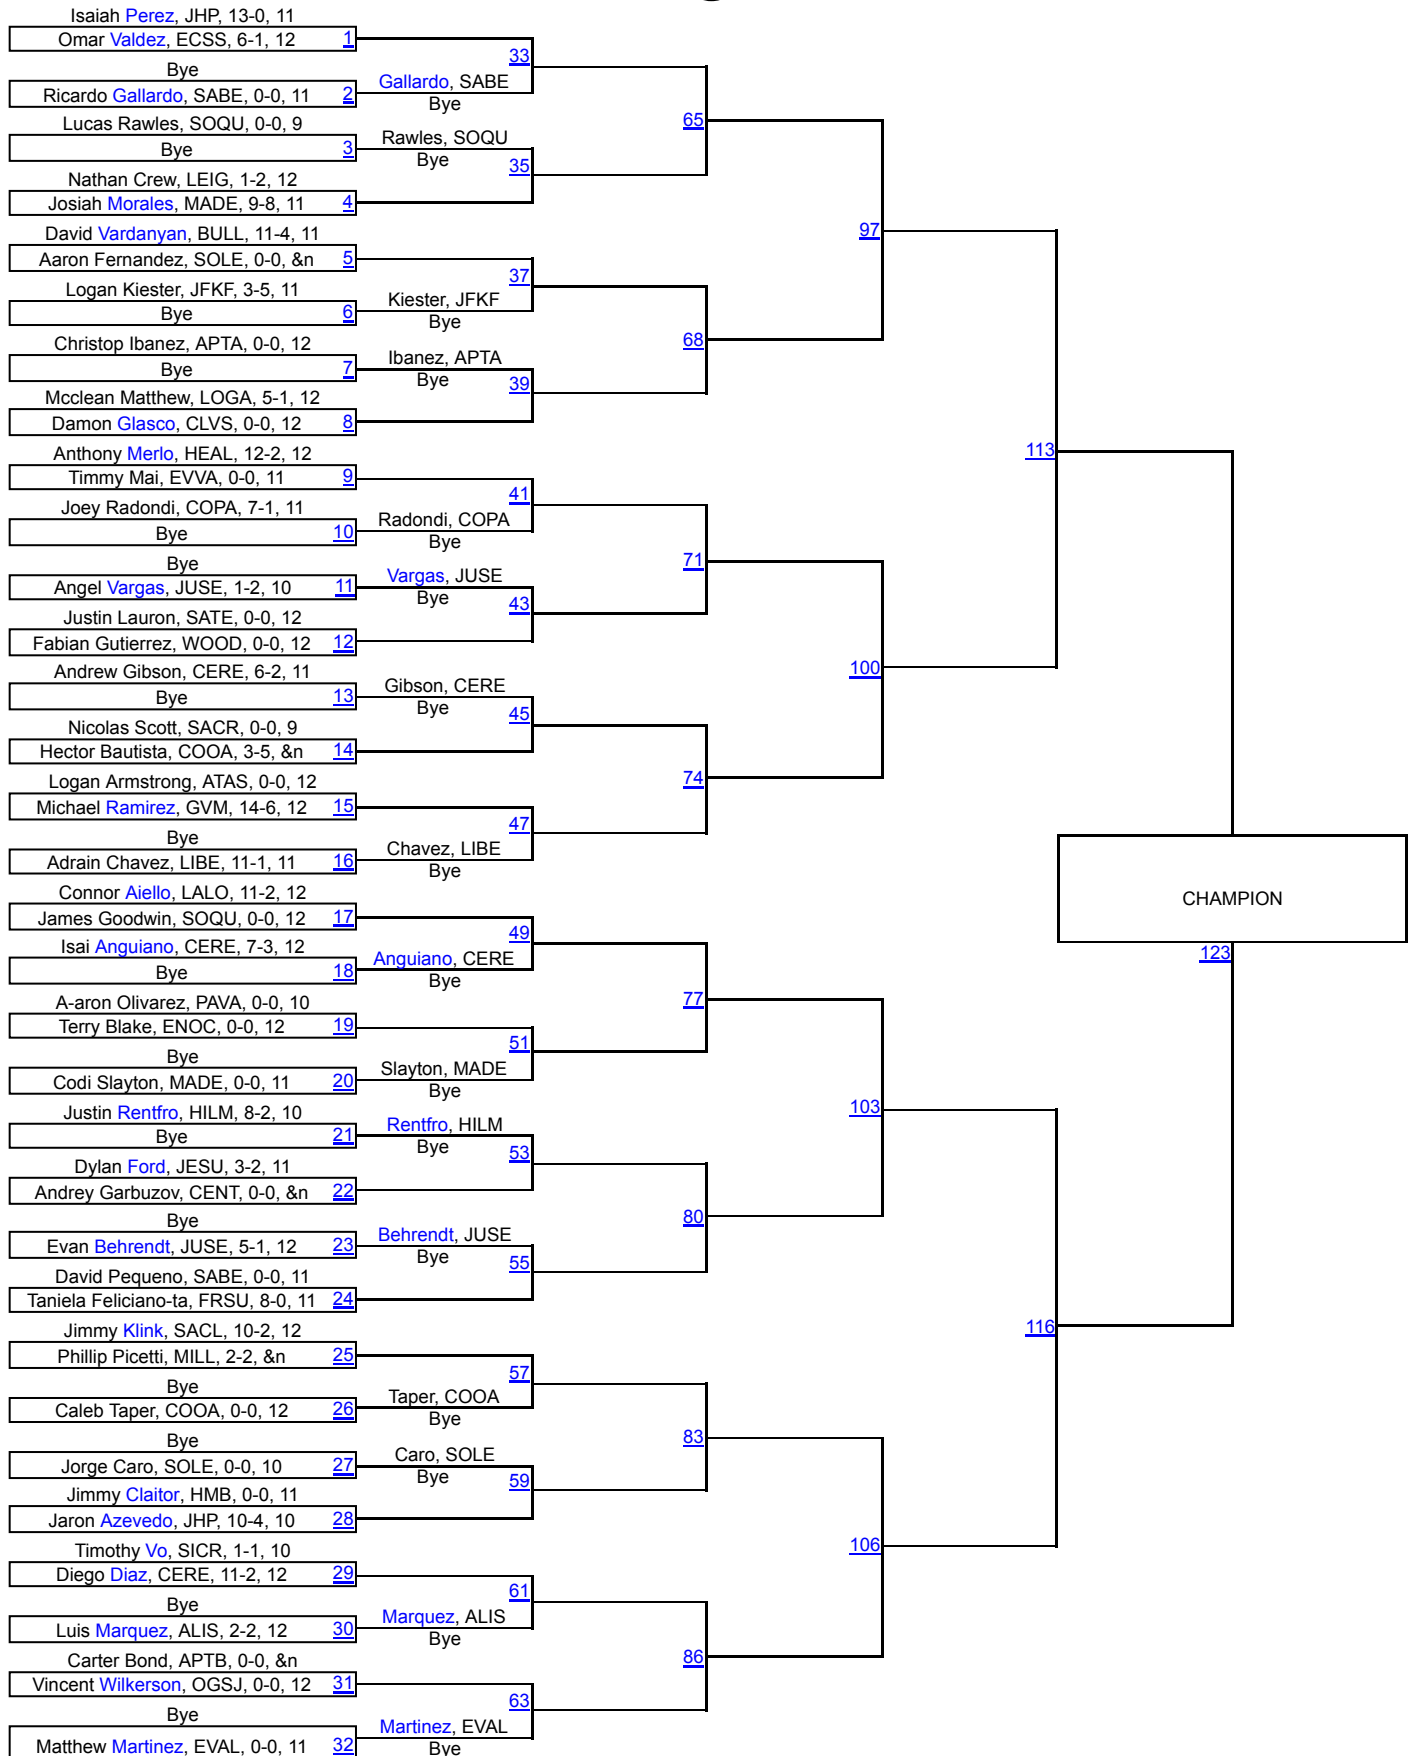

California Coast Wrestling Classic

106

California Coast Wrestling Classic

113

California Coast Wrestling Classic

120

California Coast Wrestling Classic

126

California Coast Wrestling Classic

160

California Coast Wrestling Classic

170

California Coast Wrestling Classic

182

California Coast Wrestling Classic

195